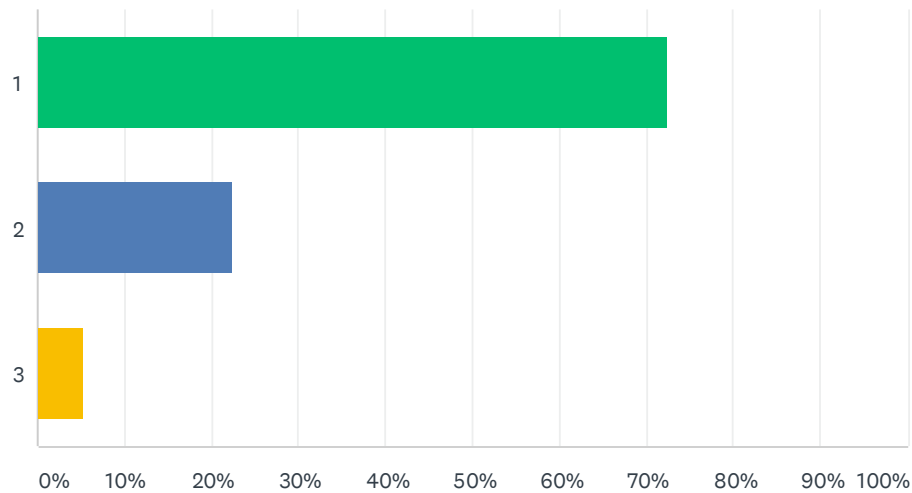

Q1 Kyn

Answered: 58 Skipped: 0

ANSWER CHOICES	RESPONSES	
Karl	24.14%	14
Kona	75.86%	44
TOTAL		58

Q2 Hvað ert þú í mörgum áföngum á þessari spönn?

Answered: 58 Skipped: 0

ANSWER CHOICES	RESPONSES	
1	72.41%	42
2	22.41%	13
3	5.17%	3
TOTAL		58