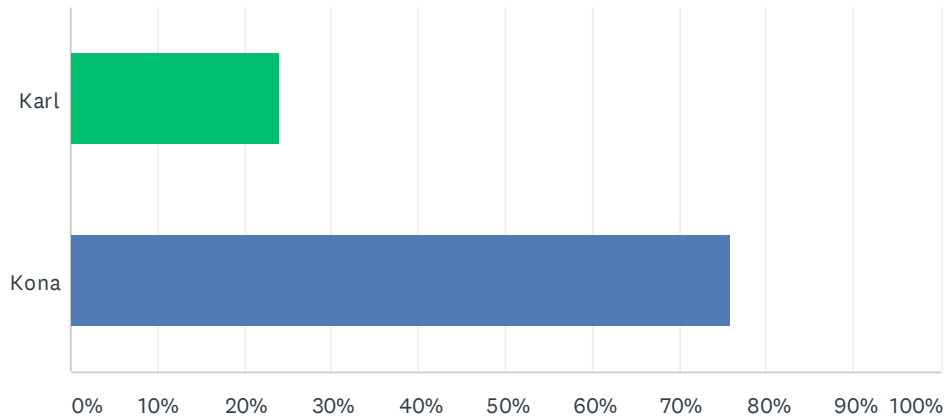

Q1 Kyn

Answered: 58 Skipped: 0

ANSWER CHOICES	RESPONSES	
Karl	24.14%	14
Kona	75.86%	44
TOTAL		58

Q2 Hvað ert þú í mörgum áföngum á þessari spönn?

Answered: 58 Skipped: 0

ANSWER CHOICES	RESPONSES	
1	72.41%	42
2	22.41%	13
3	5.17%	3
TOTAL		58