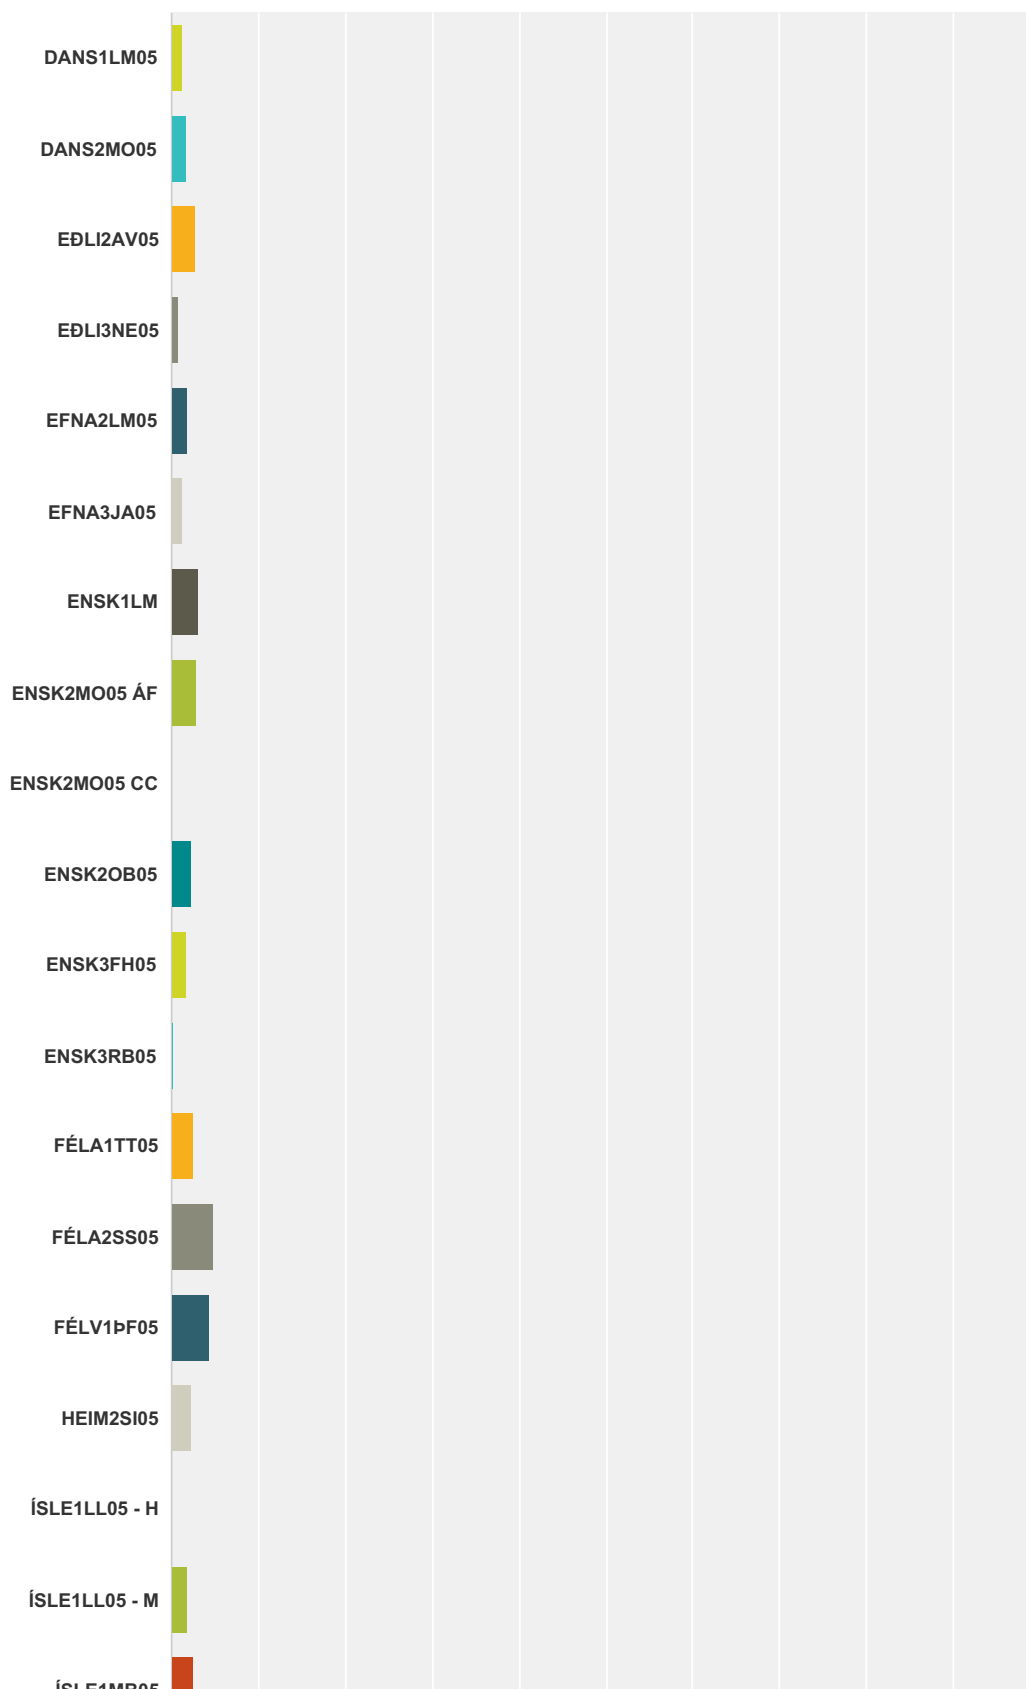

Q1 Veljið réttan áfanga samkvæmt kennsluvef.

Answered: 410 Skipped: 18

Áfangamat - seinni spönn haust 2016

Áfangamat - seinni spönn haust 2016

Answer Choices	Responses	
DANS1LM05	1.22%	5
DANS2MO05	1.71%	7
EÐLI2AV05	2.68%	11
EÐLI3NE05	0.73%	3
EFNA2LM05	1.95%	8
EFNA3JA05	1.22%	5
ENSK1LM	3.17%	13
ENSK2MO05 ÁF	2.93%	12
ENSK2MO05 CC	0.00%	0
ENSK2OB05	2.20%	9
ENSK3FH05	1.71%	7
ENSK3RB05	0.24%	1
FÉLA1TT05	2.44%	10
FÉLA2SS05	4.88%	20
FÉLV1ÞF05	4.39%	18
HEIM2SI05	2.20%	9
ÍSLE1LL05 - H	0.00%	0
ÍSLE1LL05 - M	1.95%	8
ÍSLE1MB05	2.44%	10
ÍSLE2RR05	2.68%	11
ÍSLE3LF05	4.15%	17
LAND1SB05	0.00%	0