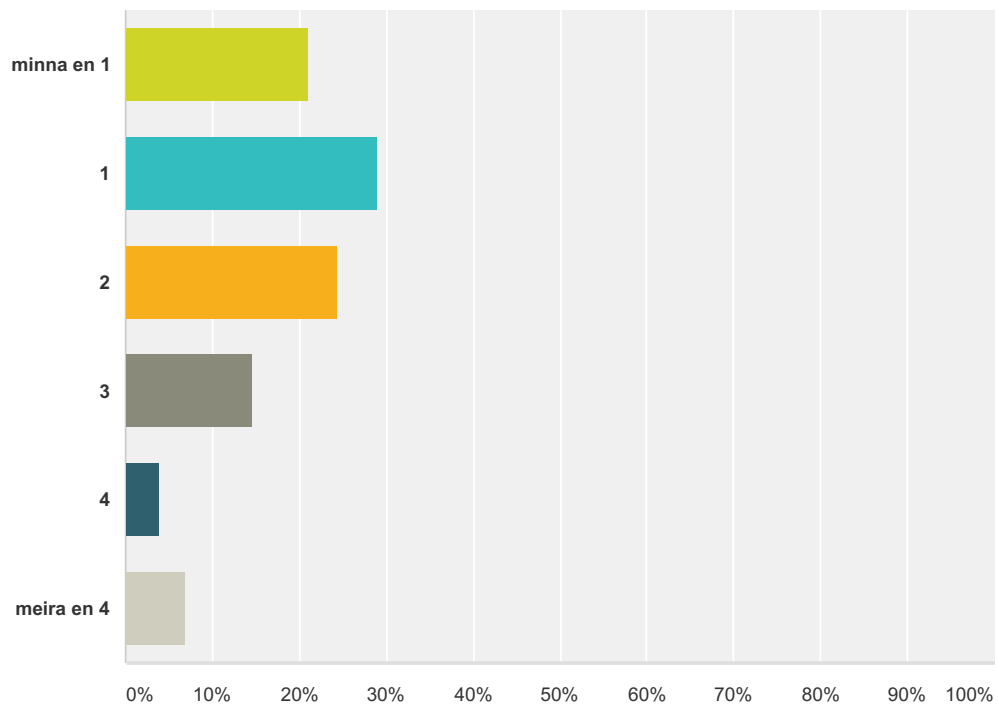

Áfangamat - seinni spönn haust 2016

Answer Choices	Responses
minna en 1	21.13% 90
1	29.11% 124
2	24.41% 104
3	14.55% 62
4	3.99% 17
meira en 4	6.81% 29
Total	426

Q10 Mér finnst námsefni áfangans:

Answered: 423 Skipped: 5