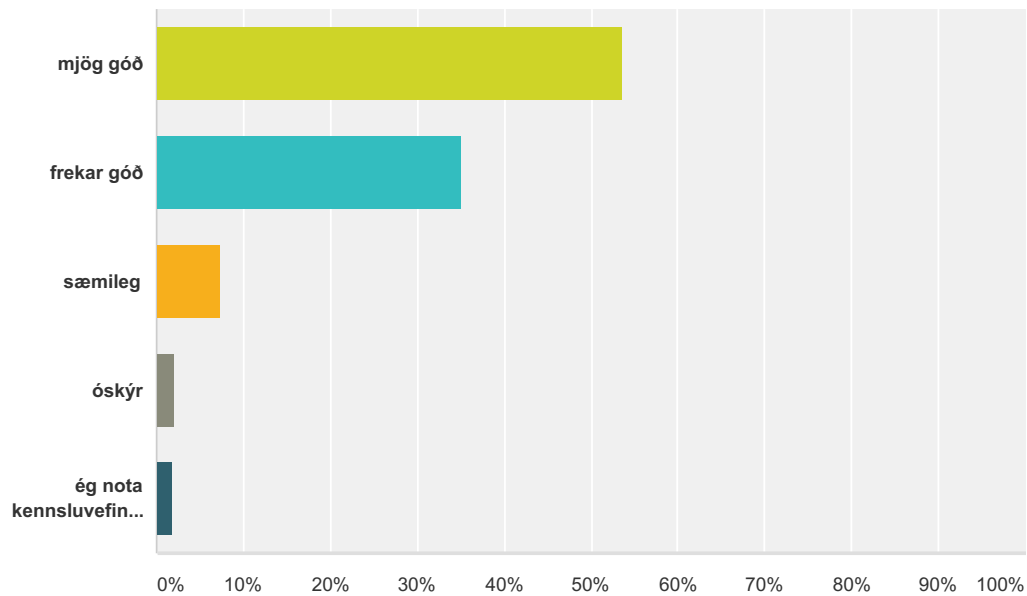

Áfangamat - seinni spönn haust 2016

Answer Choices	Responses
mjög vel	51.67% 216
frekar vel	41.87% 175
frekar illa	5.02% 21
mjög illa	1.44% 6
Total	418

Q12 Framsetning áfangans á kennsluvef er

Answered: 427 Skipped: 1

Answer Choices	Responses
mjög góð	53.63% 229
frekar góð	35.13% 150
sæmileg	7.26% 31
óskýr	2.11% 9
ég nota kennsluvefinn ekki í áfanganum	1.87% 8
Total	427

Q13 Ég get unnið verkefni áfangans sjálfstætt

Answered: 424 Skipped: 4