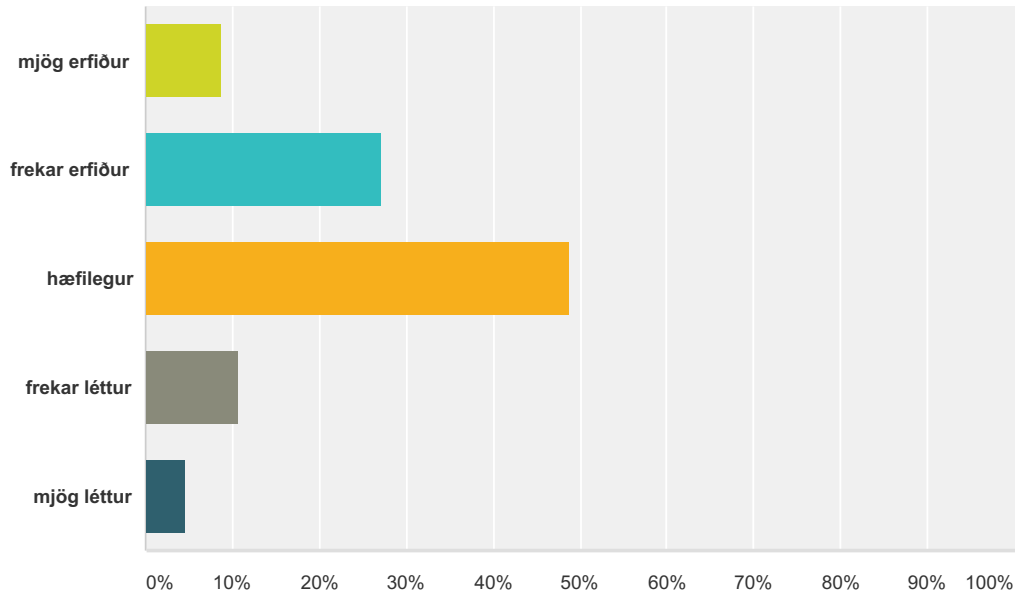

Áfangamat - seinni spönn haust 2016