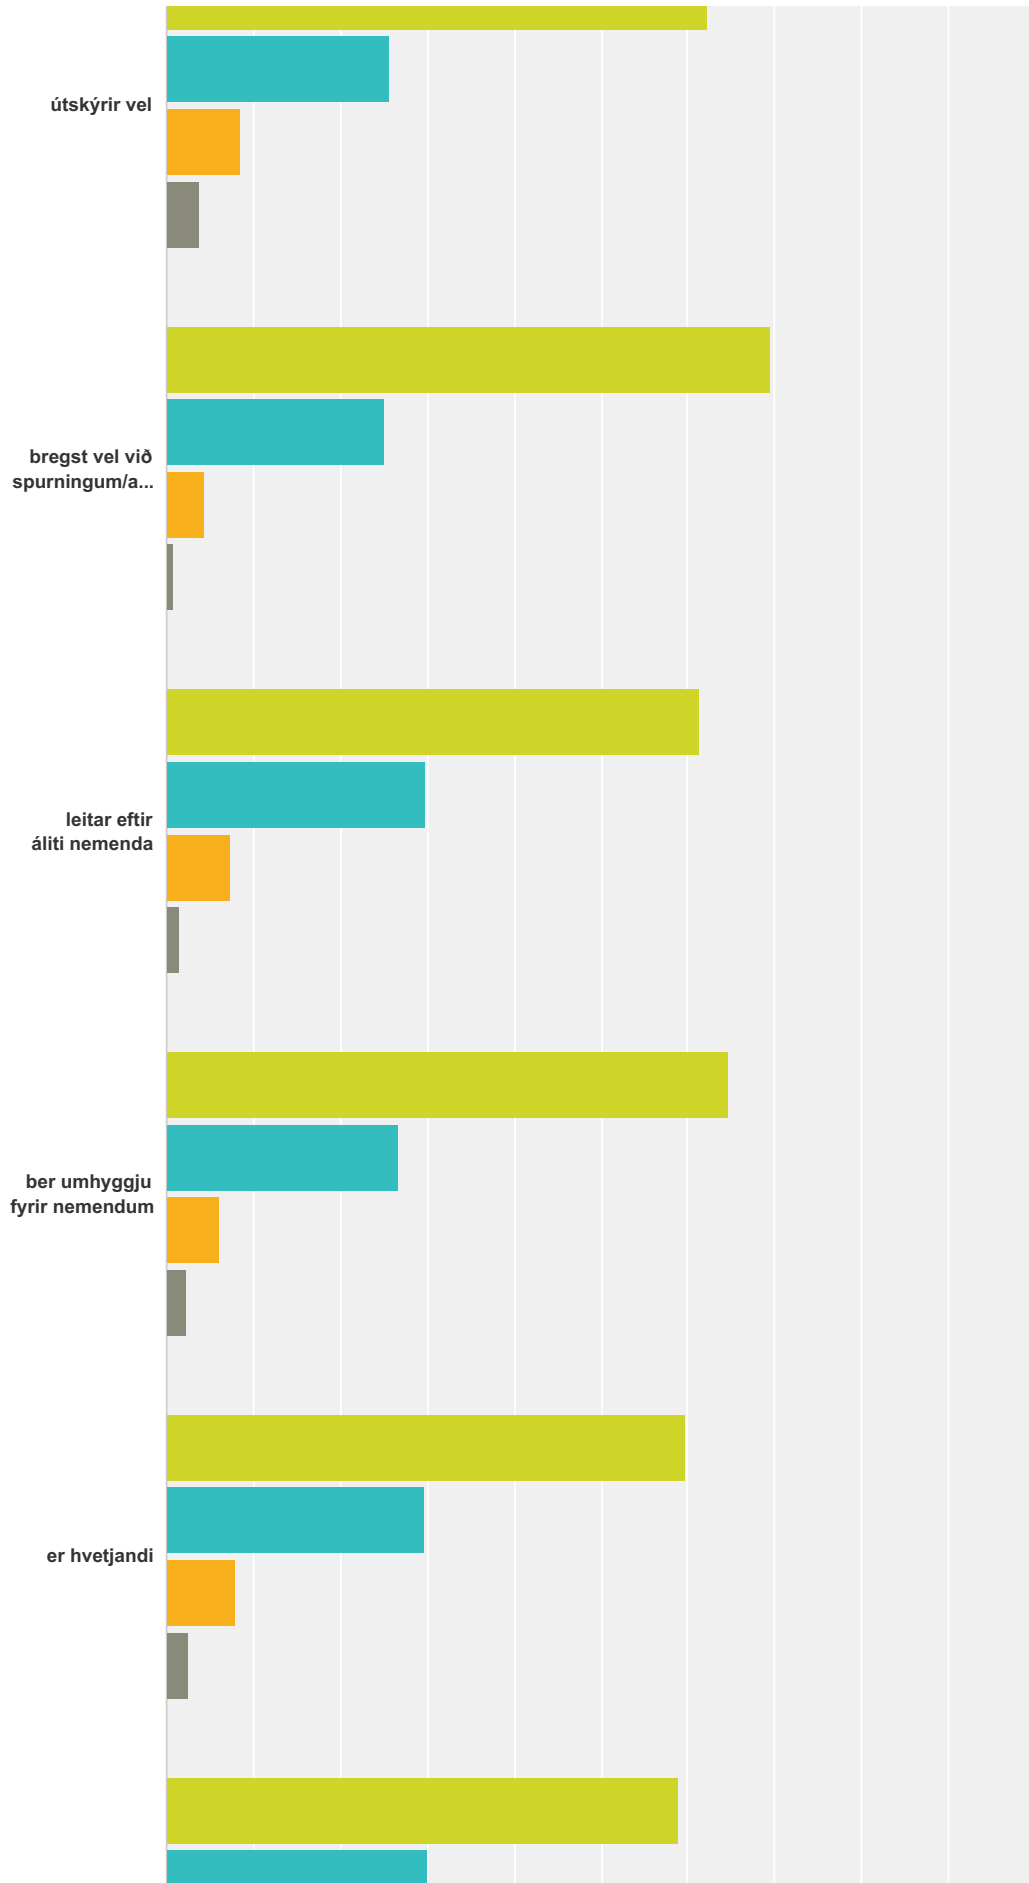

Áfangamat - seinni spönn haust 2016