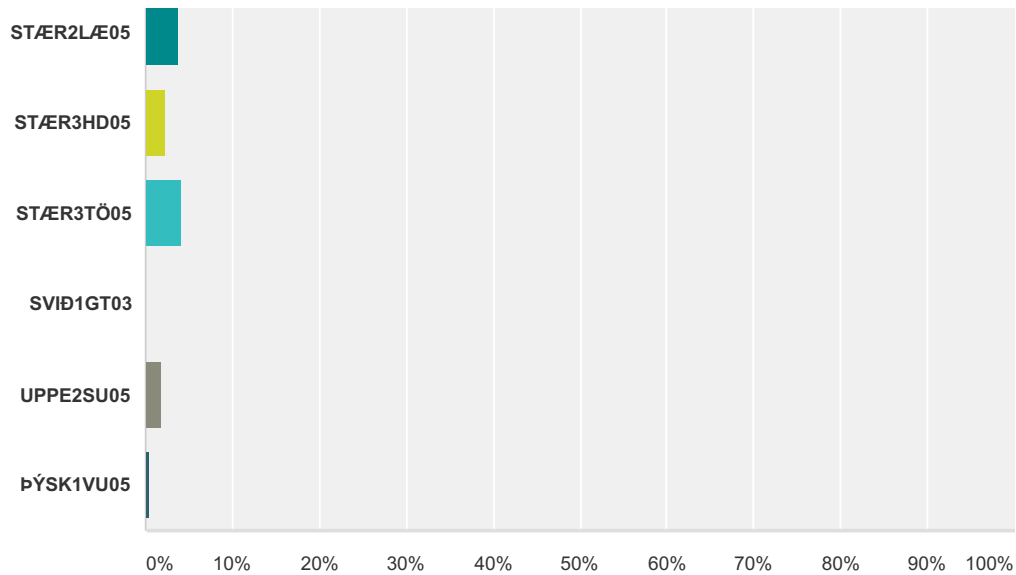

Q1 Veljið réttan áfanga samkvæmt kennsluvef.

Answered: 410 Skipped: 18

Áfangamat - seinni spönn haust 2016

Áfangamat - seinni spönn haust 2016

Answer Choices	Responses	
DANS1LM05	1.22%	5
DANS2MO05	1.71%	7
EÐLI2AV05	2.68%	11
EÐLI3NE05	0.73%	3
EFNA2LM05	1.95%	8
EFNA3JA05	1.22%	5
ENSK1LM	3.17%	13
ENSK2MO05 ÁF	2.93%	12
ENSK2MO05 CC	0.00%	0
ENSK2OB05	2.20%	9
ENSK3FH05	1.71%	7
ENSK3RB05	0.24%	1
FÉLA1TT05	2.44%	10
FÉLA2SS05	4.88%	20
FÉLV1ÞF05	4.39%	18
HEIM2SI05	2.20%	9
ÍSLE1LL05 - H	0.00%	0
ÍSLE1LL05 - M	1.95%	8
ÍSLE1MB05	2.44%	10
ÍSLE2RR05	2.68%	11
ÍSLE3LF05	4.15%	17
LAND1SB05	0.00%	0