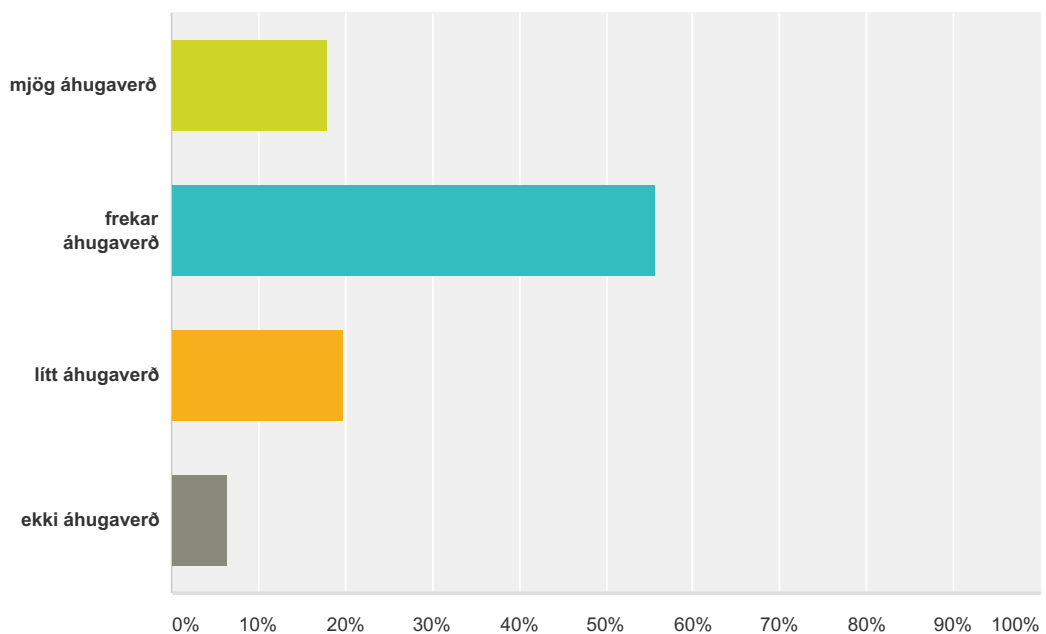

Q5 Verkefni áfangans eru:

Answered: 423 Skipped: 5