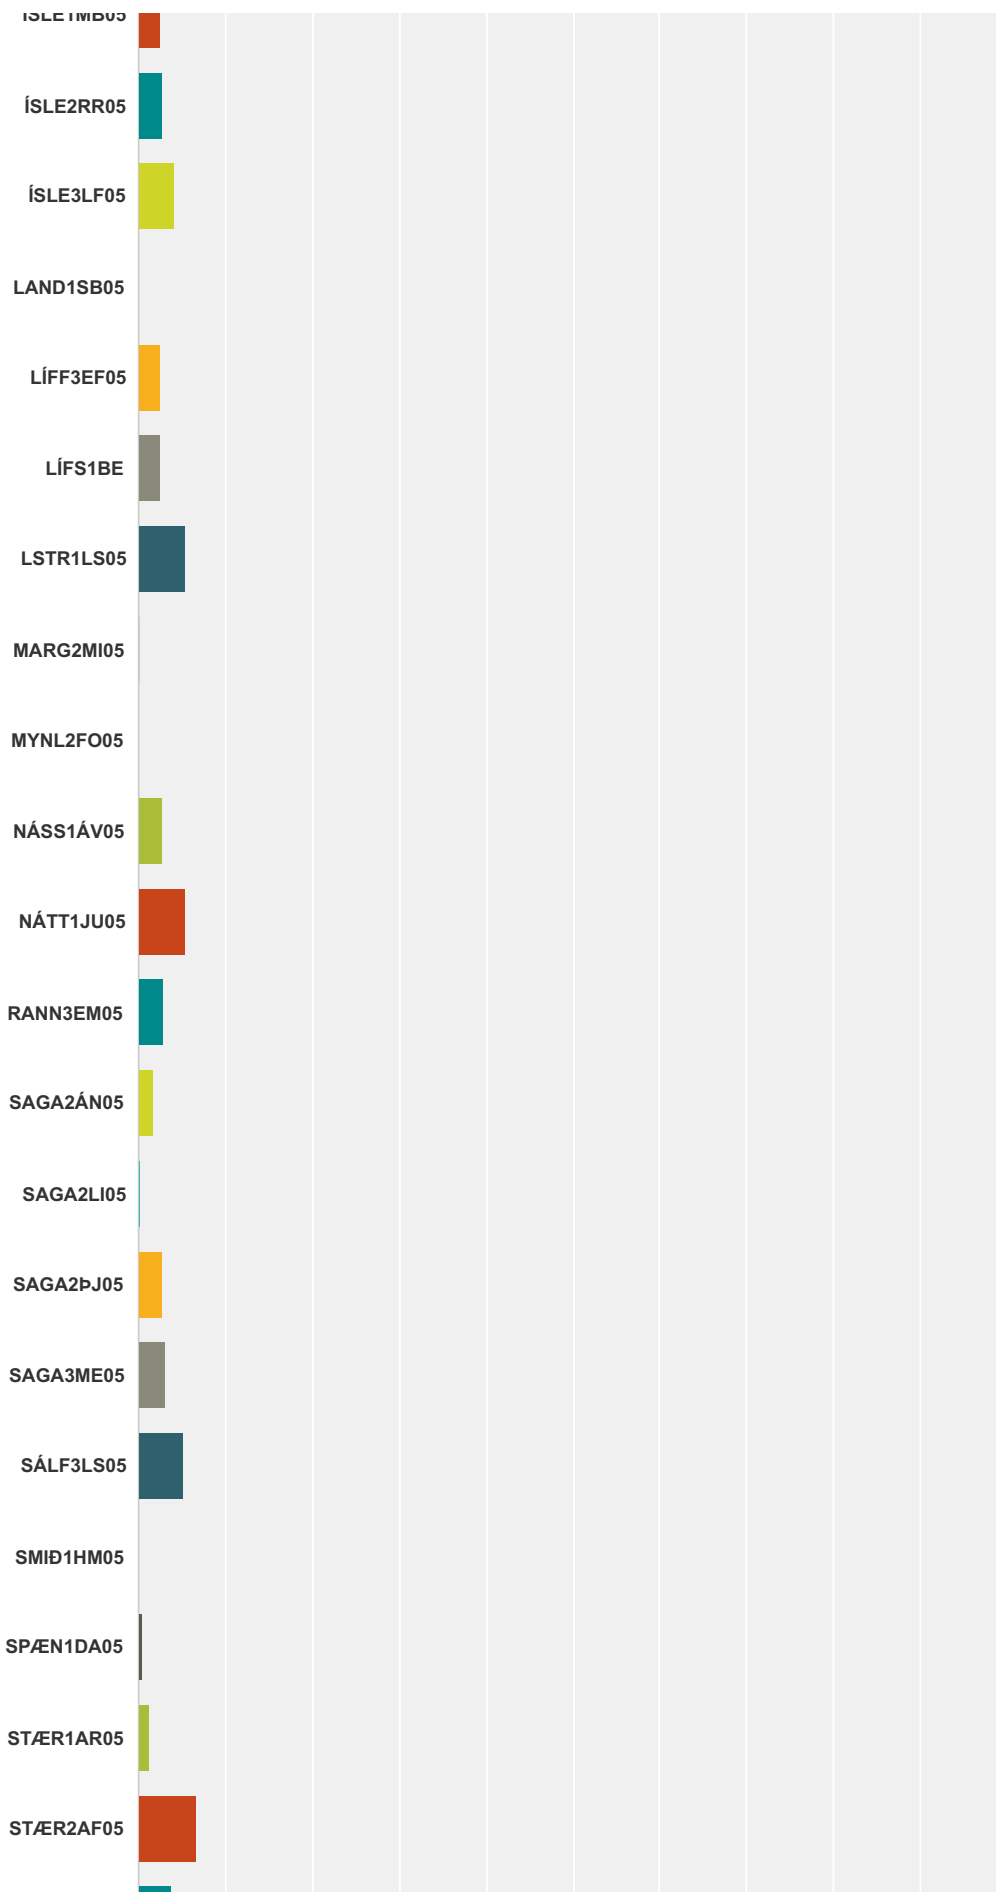

Q1 Veljið réttan áfanga samkvæmt kennsluvef.

Answered: 410 Skipped: 18

Áfangamat - seinni spönn haust 2016

Áfangamat - seinni spönn haust 2016

Answer Choices	Responses	
DANS1LM05	1.22%	5
DANS2MO05	1.71%	7
EÐLI2AV05	2.68%	11
EÐLI3NE05	0.73%	3
EFNA2LM05	1.95%	8
EFNA3JA05	1.22%	5
ENSK1LM	3.17%	13
ENSK2MO05 ÁF	2.93%	12
ENSK2MO05 CC	0.00%	0
ENSK2OB05	2.20%	9
ENSK3FH05	1.71%	7
ENSK3RB05	0.24%	1
FÉLA1TT05	2.44%	10
FÉLA2SS05	4.88%	20
FÉLV1ÞF05	4.39%	18
HEIM2SI05	2.20%	9
ÍSLE1LL05 - H	0.00%	0
ÍSLE1LL05 - M	1.95%	8
ÍSLE1MB05	2.44%	10
ÍSLE2RR05	2.68%	11
ÍSLE3LF05	4.15%	17
LAND1SB05	0.00%	0