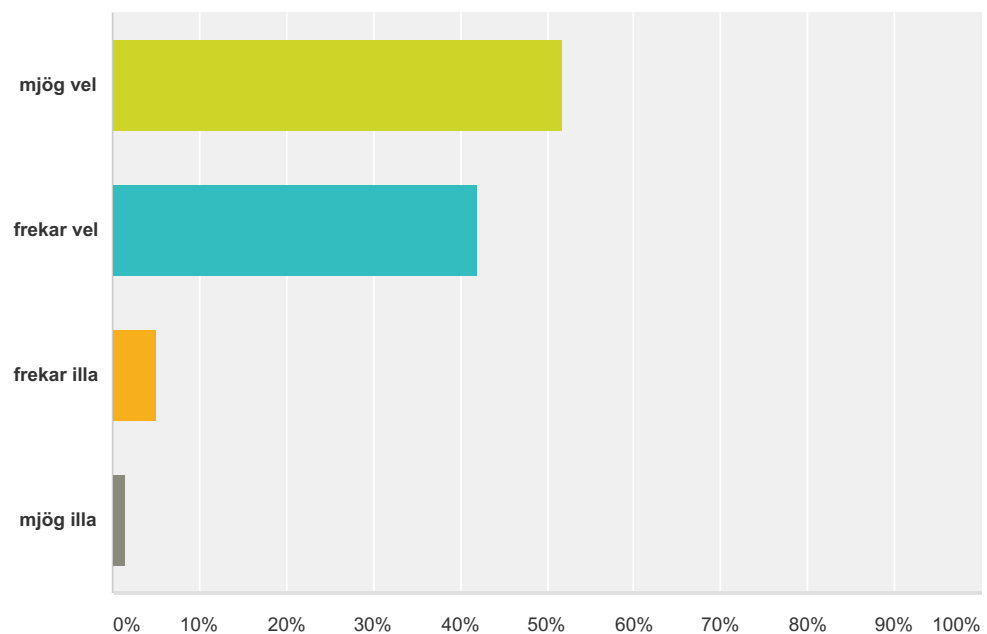

Q10 Mér finnst námsefni áfangans:

Answered: 423 Skipped: 5

Áfangamat - seinni spönn haust 2016

Answer Choices	Responses
mjög gott	26.71% 113
frekar gott	62.17% 263
frekar slæmt	8.04% 34
mjög slæmt	3.07% 13
Total	423

Q11 Hvernig líður mér í tímum?

Answered: 418 Skipped: 10

Áfangamat - seinni spönn haust 2016

Answer Choices	Responses
mjög vel	51.67% 216
frekar vel	41.87% 175
frekar illa	5.02% 21
mjög illa	1.44% 6
Total	418