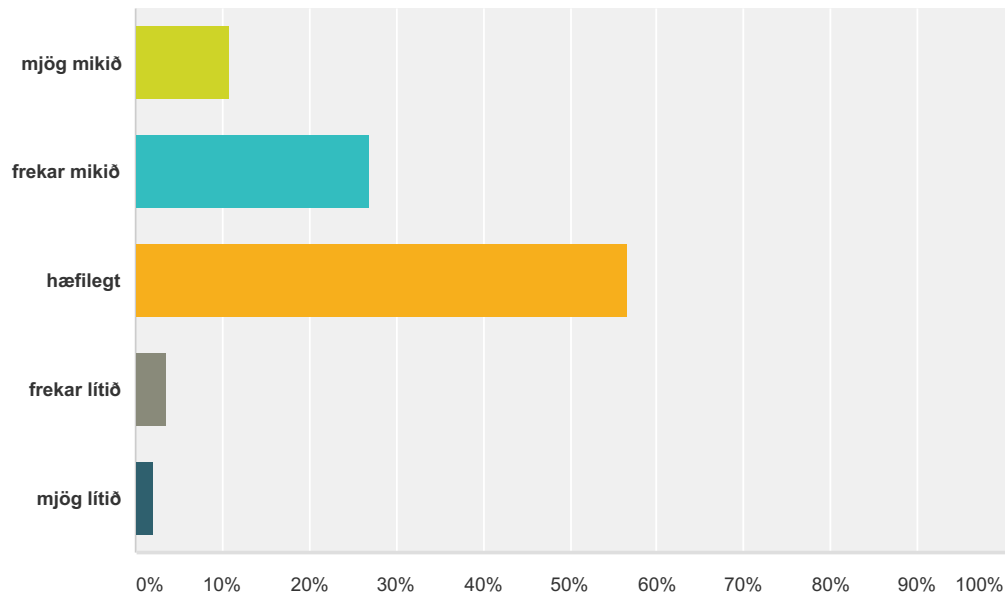

Áfangamat - seinni spönn haust 2016

Answer Choices	Responses	
mjög mikið	10.85%	46
frekar mikið	26.89%	114
hæfilegt	56.60%	240
frekar lítið	3.54%	15
mjög lítið	2.12%	9
Total		424

Q8 Hve mörgum verkefnaátimum verð þú í áfangann á viku?

Answered: 424 Skipped: 4