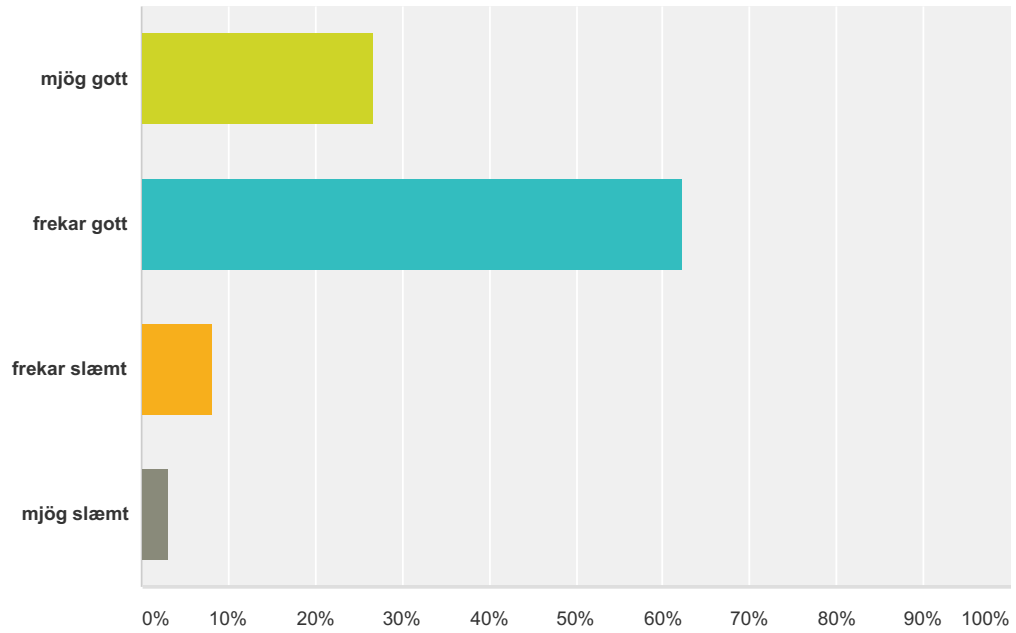

Áfangamat - seinni spönn haust 2016