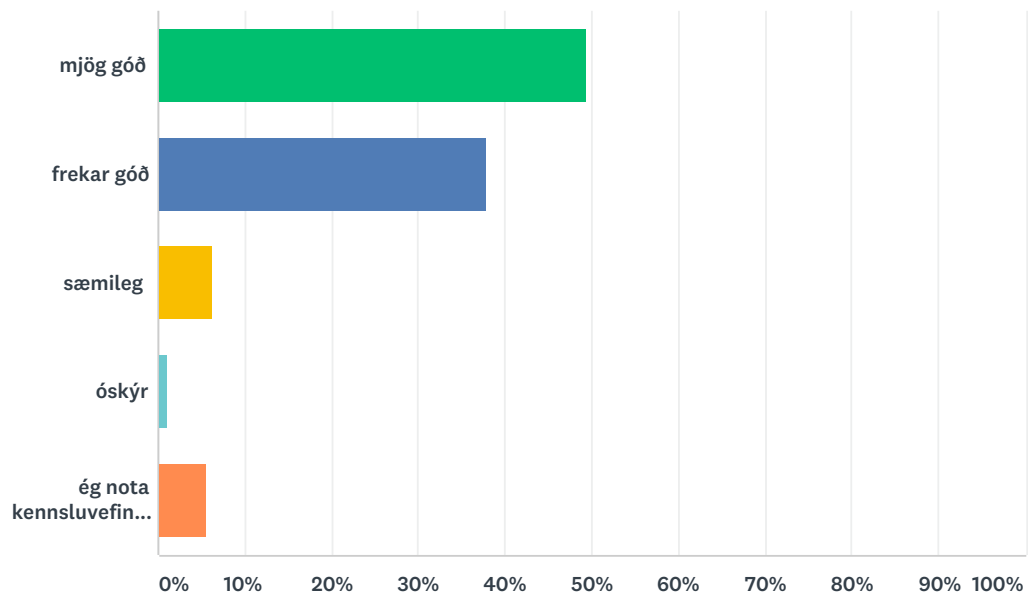

Q10 Framsetning áfangans á kennsluvef er

Answered: 481 Skipped: 0

ANSWER CHOICES	RESPONSES