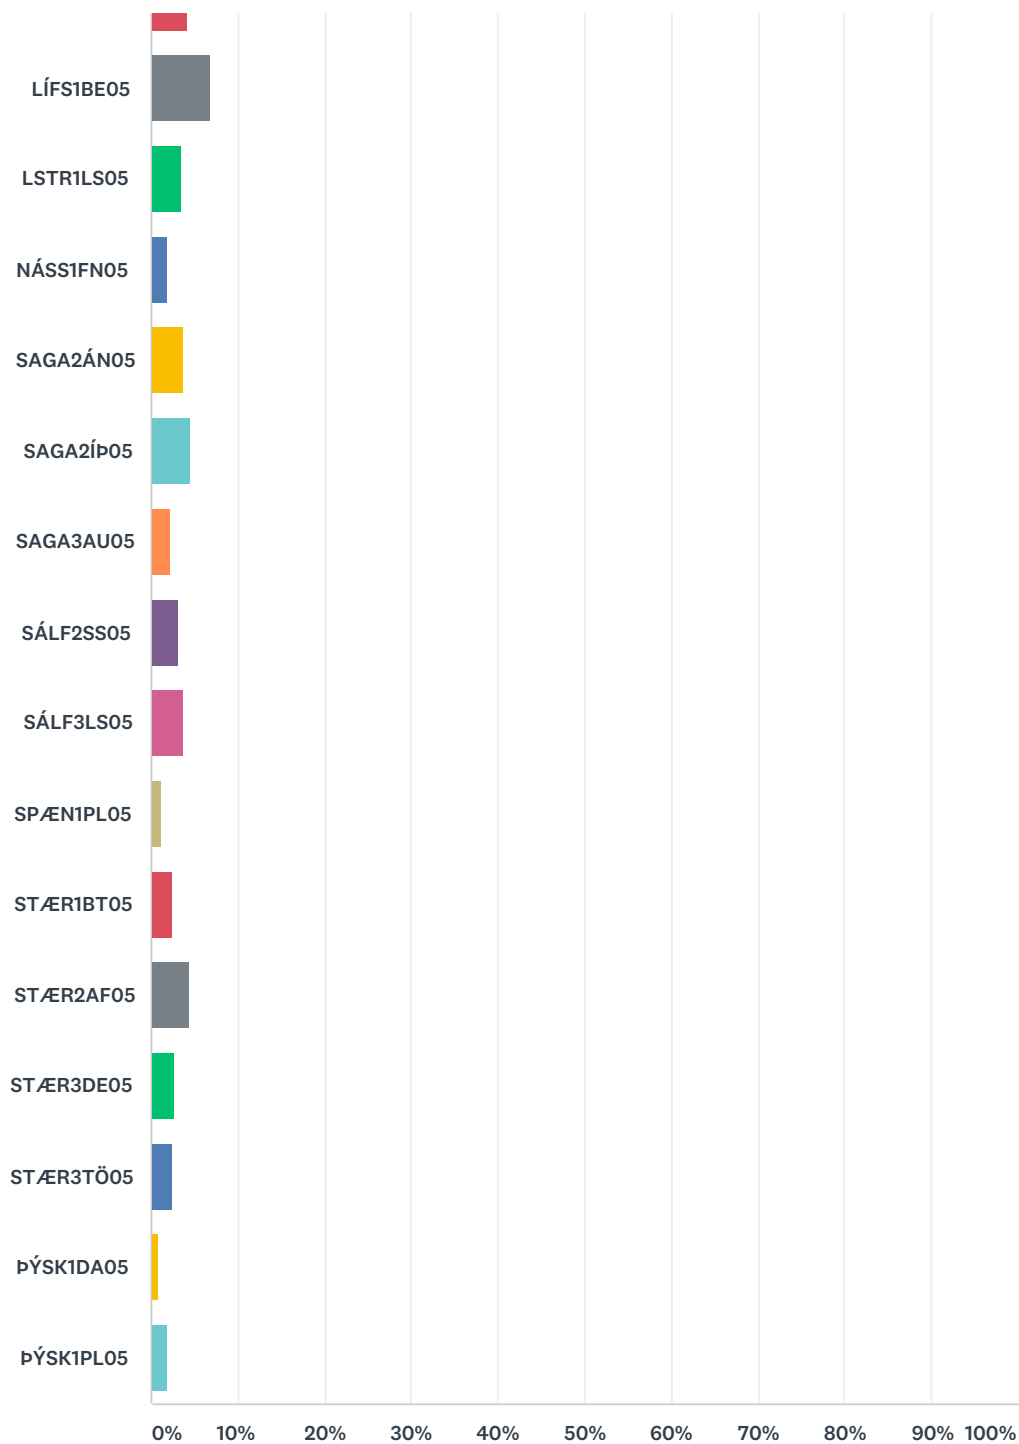

Q1 Veljið réttan áfanga samkvæmt kennsluvef.

Answered: 481 Skipped: 0

ANSWER CHOICES	RESPONSES
DANS1LM05	0.83% 4
DANS2MO05	1.87% 9
EDLI2AV05	1.66% 8
EFNA2LM05	2.29% 11
ENSK1LM05	3.95% 19
ENSK1MR05	2.29% 11

ENSK2MO05	4.16%	20
ENSK2OB05	1.87%	9
ENSK3FH05	3.33%	16
FÉLA2SS05	2.91%	14
FÉLA3ÞR05	1.87%	9
FÉLV1ÞF05	4.37%	21
HEIM2SI05	3.33%	16
ÍSLA	1.66%	8
ÍSLE2NH05	2.91%	14
ÍSLE2RR05	4.37%	21
ÍSLE3LF05	3.12%	15
JARD2JÍ05	3.33%	16
LÍFF2VF05	4.16%	20
LÍFS1BE05	6.86%	33
LSTR1LS05	3.53%	17
NÁSS1FN05	1.87%	9
SAGA2ÁN05	3.74%	18
SAGA2ÍÞ05	4.57%	22
SAGA3AU05	2.29%	11
SÁLF2SS05	3.12%	15
SÁLF3LS05	3.74%	18
SPÆN1PL05	1.25%	6
STÆR1BT05	2.49%	12
STÆR2AF05	4.37%	21
STÆR3DE05	2.70%	13
STÆR3TÖ05	2.49%	12
ÞÝSK1DA05	0.83%	4
ÞÝSK1PL05	1.87%	9
TOTAL		481