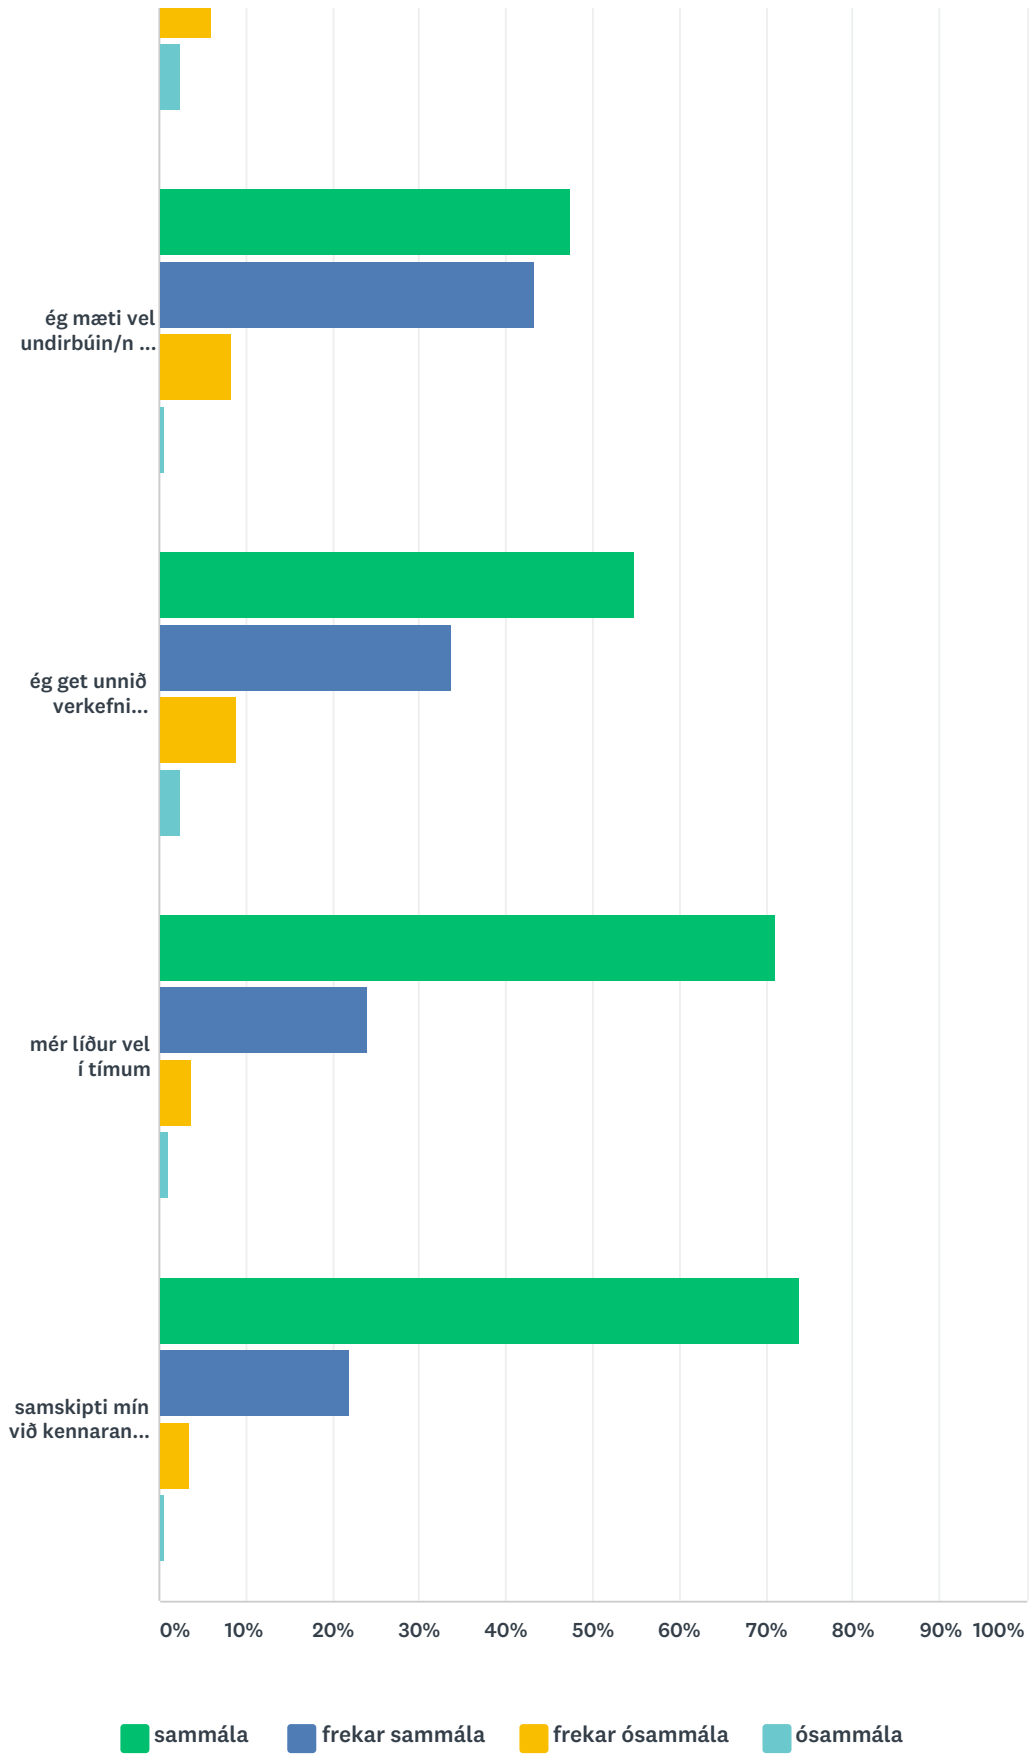

SAMMÁLA	FREKAR SAMMÁLA	FREKAR ÓSAMMÁLA	ÓSAMMÁLA	TOTAL