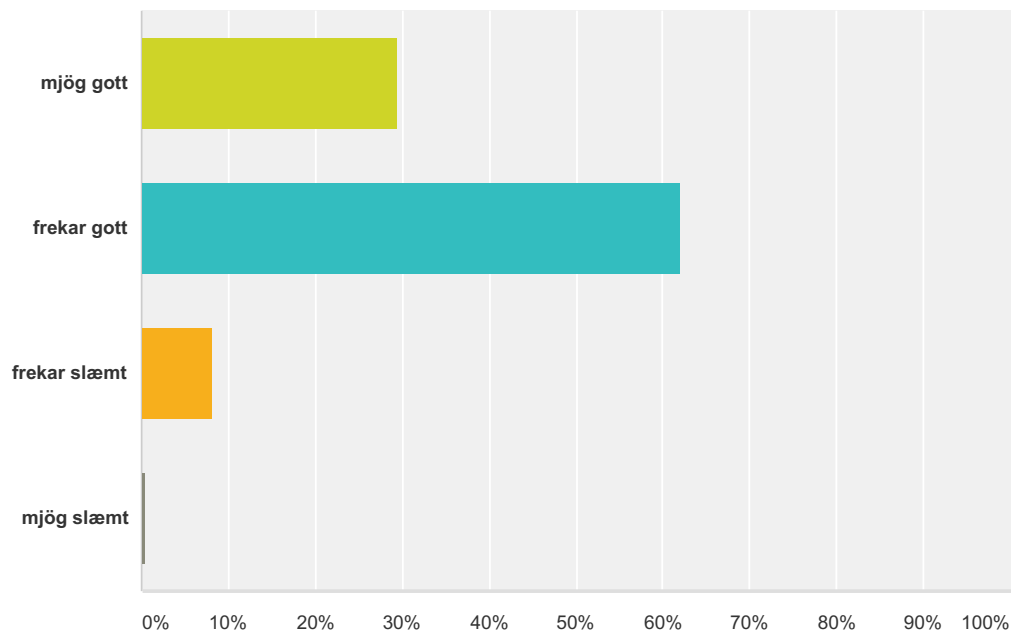

Answered: 506 Skipped: 4

Answer Choices	Responses
minna en 1	17.00% 86
1	22.73% 115
2	31.42% 159
3	16.60% 84
4	6.13% 31
meira en 4	6.13% 31
Total	506

Q10 Mér finnst námsefni áfangans:

Answered: 503 Skipped: 7