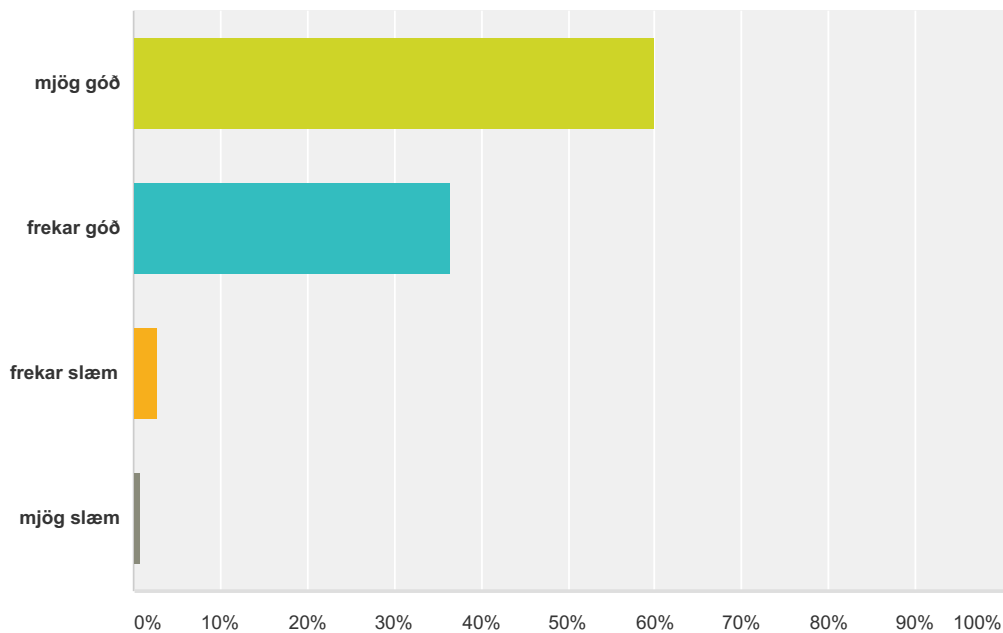

Q3 Samskipti mín við kennarann eru

Answered: 507 Skipped: 3

Answer Choices	Responses
mjög góð	59.96% 304
frekar góð	36.49% 185
frekar slæm	2.76% 14
mjög slæm	0.79% 4
Total	507