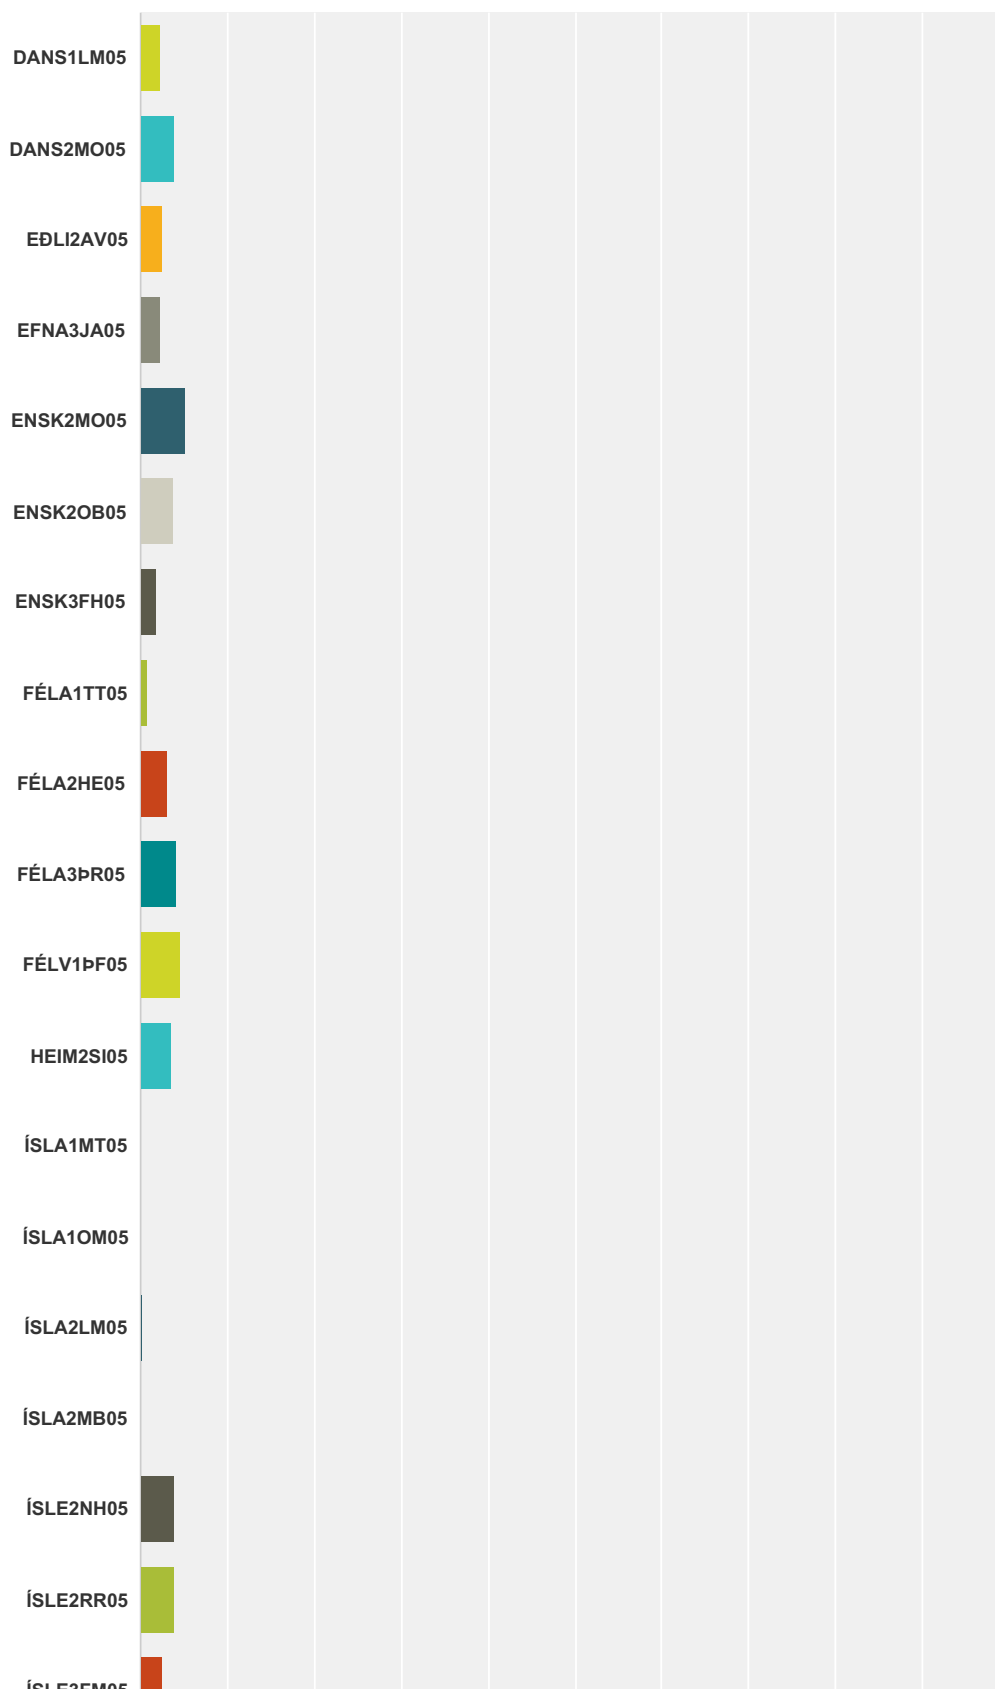

Q1 Veljið réttan áfanga samkvæmt kennsluvef.

Answered: 492 Skipped: 18

Áfangamat - seinni spönn haust 2015

Áfangamat - seinni spönn haust 2015

Answer Choices	Responses	
DANS1LM05	2.24%	11
DANS2MO05	4.07%	20
EDLI2AV05	2.44%	12
EFNA3JA05	2.24%	11
ENSK2MO05	5.28%	26
ENSK2OB05	3.86%	19
ENSK3FH05	1.83%	9
FÉLA1TT05	0.81%	4
FÉLA2HE05	3.05%	15
FÉLA3ÞR05	4.27%	21
FÉLV1ÞF05	4.67%	23
HEIM2SI05	3.46%	17
ÍSLA1MT05	0.00%	0
ÍSLA1OM05	0.00%	0
ÍSLA2LM05	0.20%	1
ÍSLA2MB05	0.00%	0
ÍSLE2NH05	4.07%	20
ÍSLE2RR05	4.07%	20
ÍSLE3FM05	2.44%	12
ÍSLE3LF05	0.41%	2
LÍFF3VB05	4.07%	20
LÍFS1UM02	0.00%	0
LSTR1LS05	3.05%	15