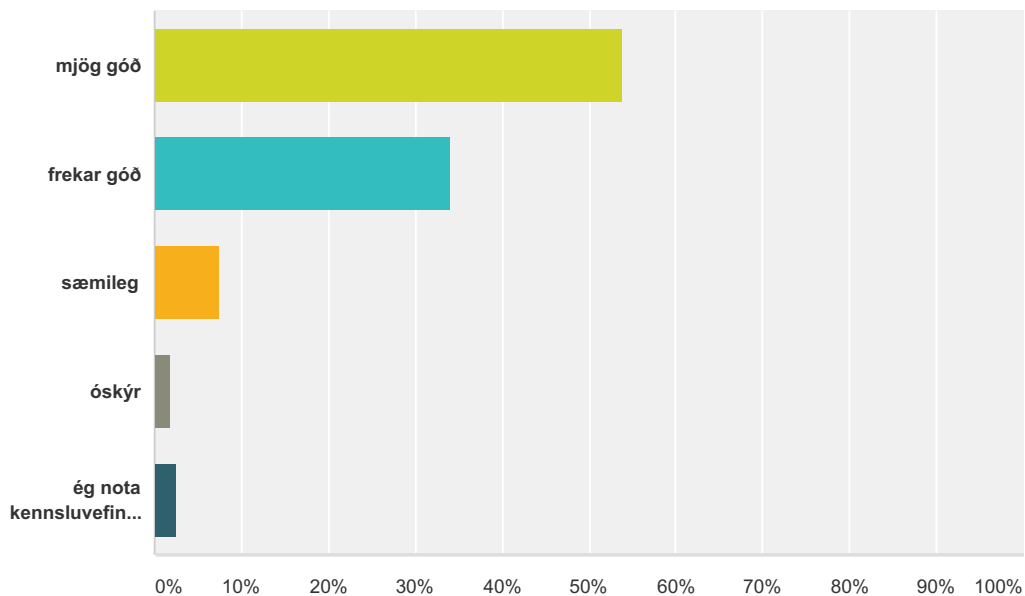

Q12 Framsetning áfangans á kennsluvef er

Answered: 508 Skipped: 2

Answer Choices	Responses
mjög góð	53.94% 274
frekar góð	34.06% 173
sæmileg	7.48% 38
óskýr	1.97% 10
ég nota kennsluvefinn ekki í áfanganum	2.56% 13
Total	508