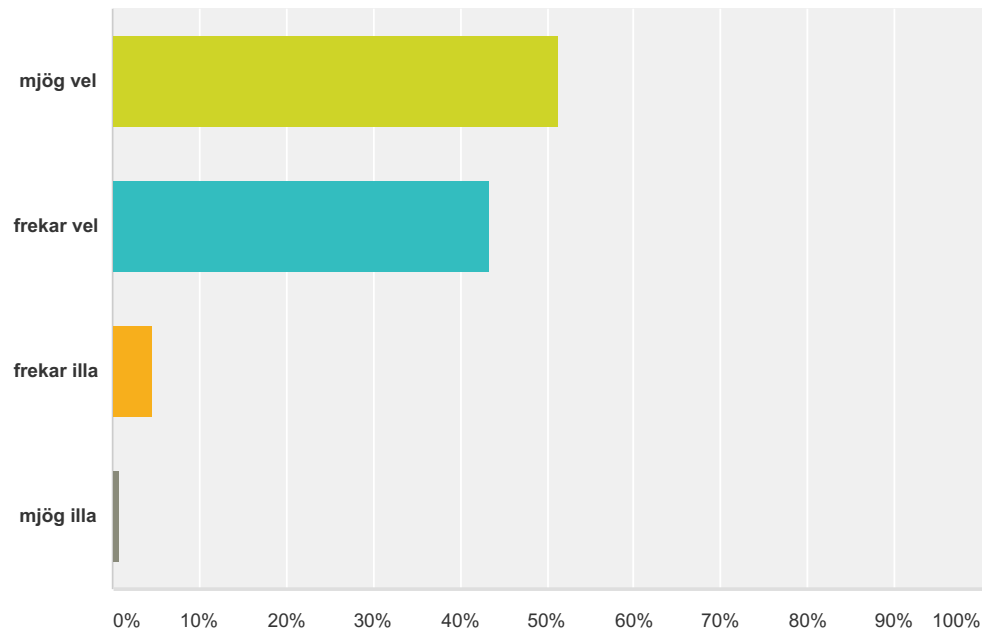

Answered: 506 Skipped: 4

Answer Choices	Responses
minna en 1	17.00% 86
1	22.73% 115
2	31.42% 159
3	16.60% 84
4	6.13% 31
meira en 4	6.13% 31
Total	506

Q10 Mér finnst námsefni áfangans:

Answered: 503 Skipped: 7

Answer Choices	Responses	
mjög gott	29.42%	148
frekar gott	62.03%	312
frekar slæmt	8.15%	41
mjög slæmt	0.40%	2
Total		503

Q11 Hvernig líður mér í tímum?

Answered: 505 Skipped: 5

Answer Choices	Responses
mjög vel	51.29% 259
frekar vel	43.37% 219
frekar illa	4.55% 23
mjög illa	0.79% 4
Total	505