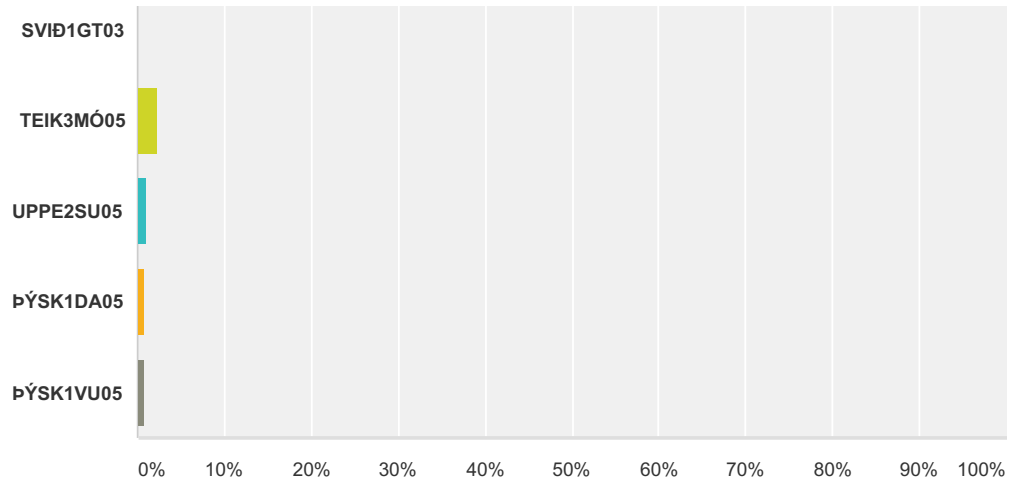

Q1 Veljið réttan áfanga samkvæmt kennsluvef.

Answered: 492 Skipped: 18

Áfangamat - seinni spönn haust 2015

Áfangamat - seinni spönn haust 2015

Answer Choices	Responses	
DANS1LM05	2.24%	11
DANS2MO05	4.07%	20
EDLI2AV05	2.44%	12
EFNA3JA05	2.24%	11
ENSK2MO05	5.28%	26
ENSK2OB05	3.86%	19
ENSK3FH05	1.83%	9
FÉLA1TT05	0.81%	4
FÉLA2HE05	3.05%	15
FÉLA3ÞR05	4.27%	21
FÉLV1ÞF05	4.67%	23
HEIM2SI05	3.46%	17
ÍSLA1MT05	0.00%	0
ÍSLA1OM05	0.00%	0
ÍSLA2LM05	0.20%	1
ÍSLA2MB05	0.00%	0
ÍSLE2NH05	4.07%	20
ÍSLE2RR05	4.07%	20
ÍSLE3FM05	2.44%	12
ÍSLE3LF05	0.41%	2
LÍFF3VB05	4.07%	20
LÍFS1UM02	0.00%	0
LSTR1LS05	3.05%	15