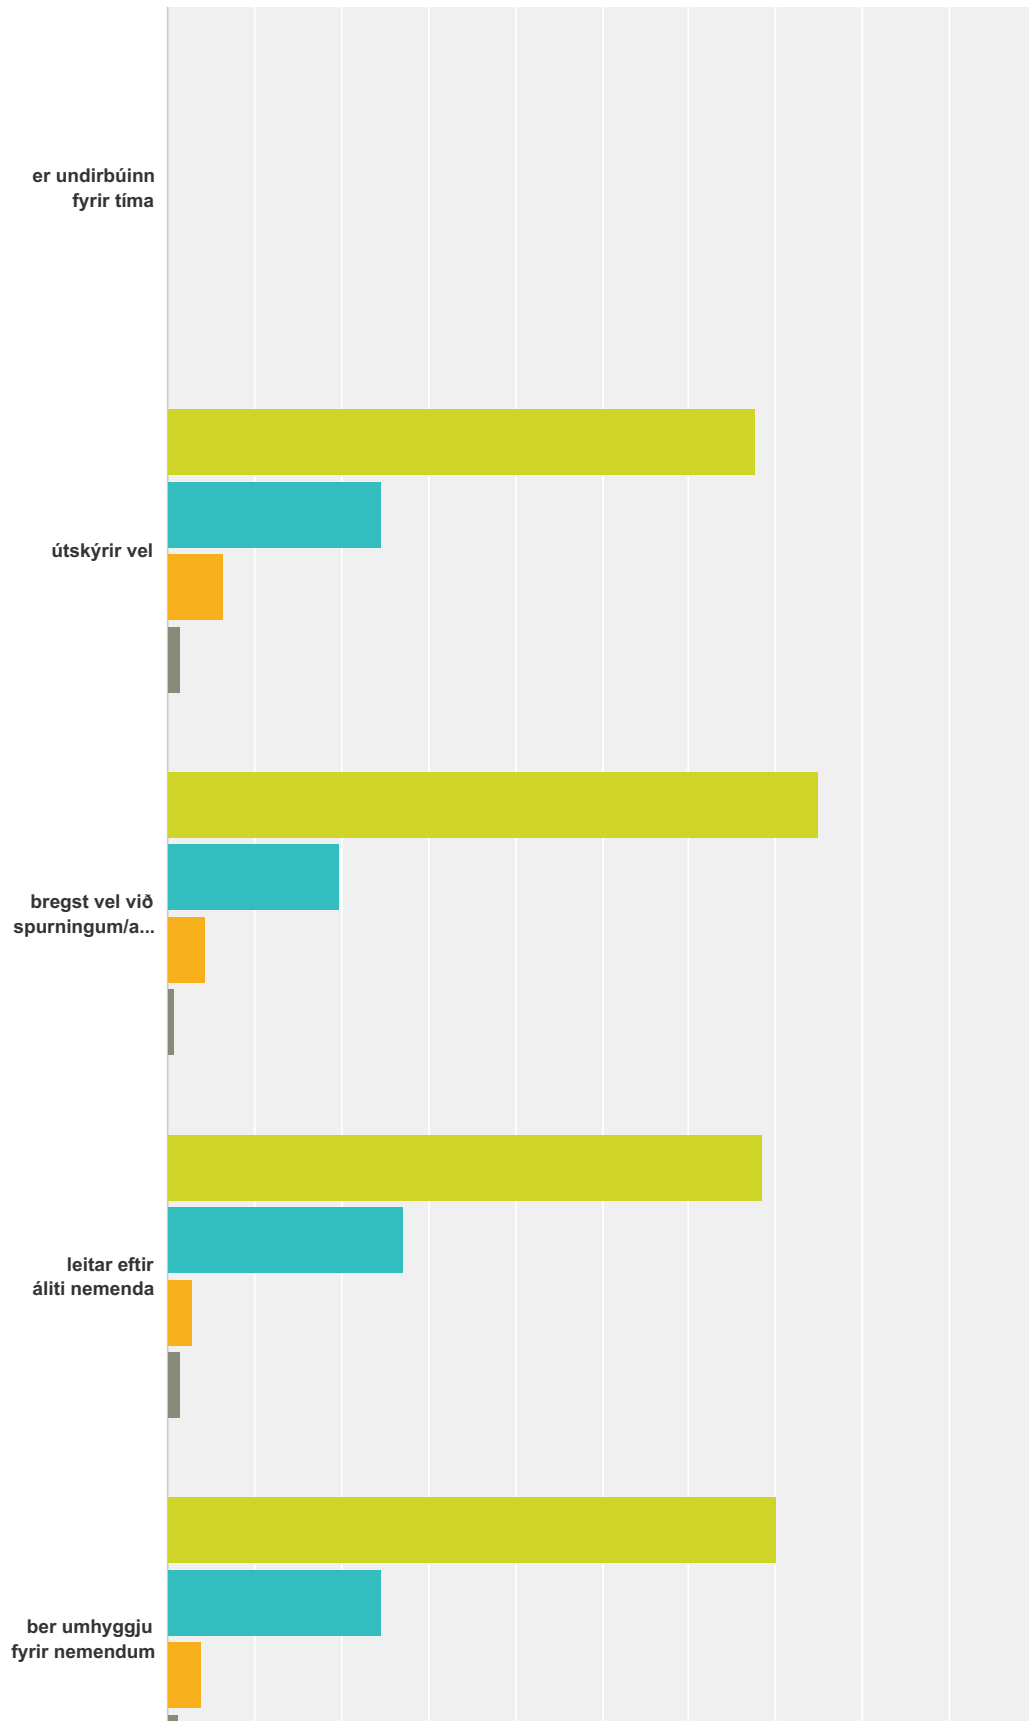

Q2 Kennarinn:

Answered: 509 Skipped: 1