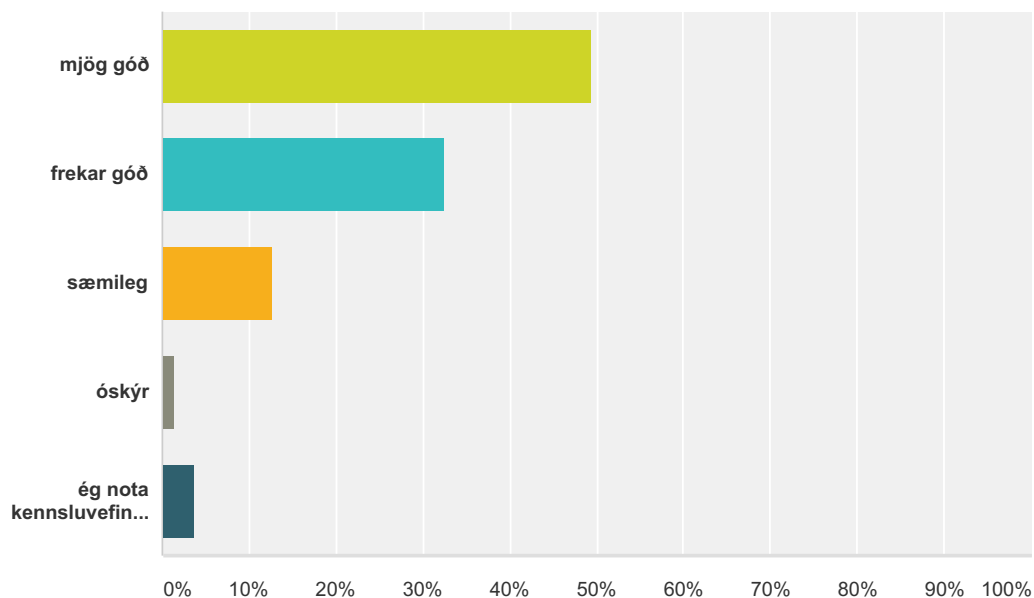

Q12 Framsetning áfangans á kennsluvef er

Answered: 600 Skipped: 7

Answer Choices	Responses
mjög góð	49.50% 297
frekar góð	32.50% 195
sæmileg	12.83% 77
óskýr	1.50% 9
ég nota kennsluvefinn ekki í áfanganum	3.67% 22
Total	600