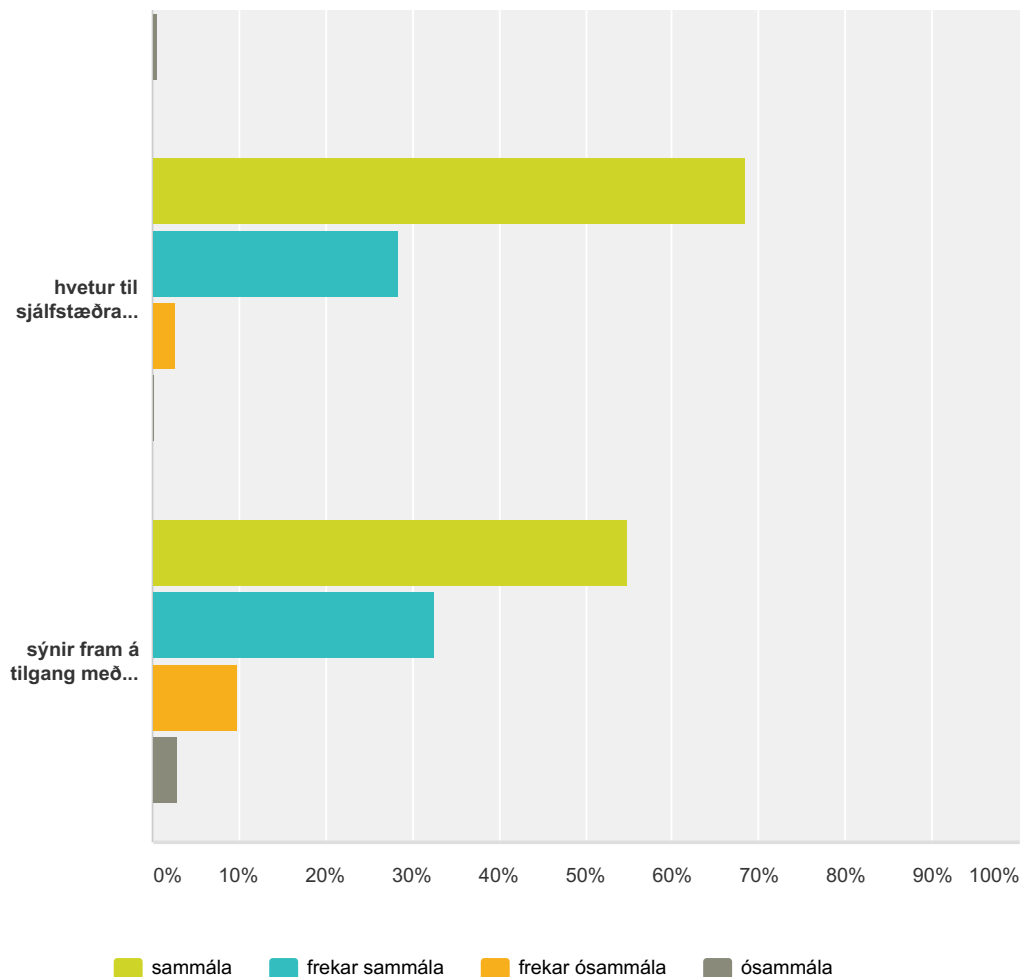

Áfangamat - Seinni spönn haust 2014

	sammála	frekar sammála	frekar ósammála	ósammála	Total
er undirbúinn fyrir tíma	0.00% 0	0.00% 0	0.00% 0	0.00% 0	0
útskýrir vel	58.41% 337	35.70% 206	5.20% 30	0.69% 4	577
bregst vel við spurningum/athugasemdum	72.22% 416	24.31% 140	3.30% 19	0.17% 1	576
leitar eftir álitni nemenda	61.57% 354	30.26% 174	7.65% 44	0.52% 3	575
ber umhyggju fyrir nemendum	65.45% 375	30.37% 174	3.66% 21	0.52% 3	573
er hvetjandi	60.45% 347	32.75% 188	5.75% 33	1.05% 6	574
er sveigjanlegur	61.12% 349	31.70% 181	5.08% 29	2.10% 12	571
heldur góðum vinnuanda í kennslustundum	61.94% 345	33.03% 184	4.49% 25	0.54% 3	557
er stundvís	65.95% 368	28.14% 157	5.20% 29	0.72% 4	558
gerir námið áhugavert	46.74% 265	38.27% 217	10.58% 60	4.41% 25	567
sýnir nemendum sanngirni	70.05% 400	26.09% 149	3.33% 19	0.53% 3	571