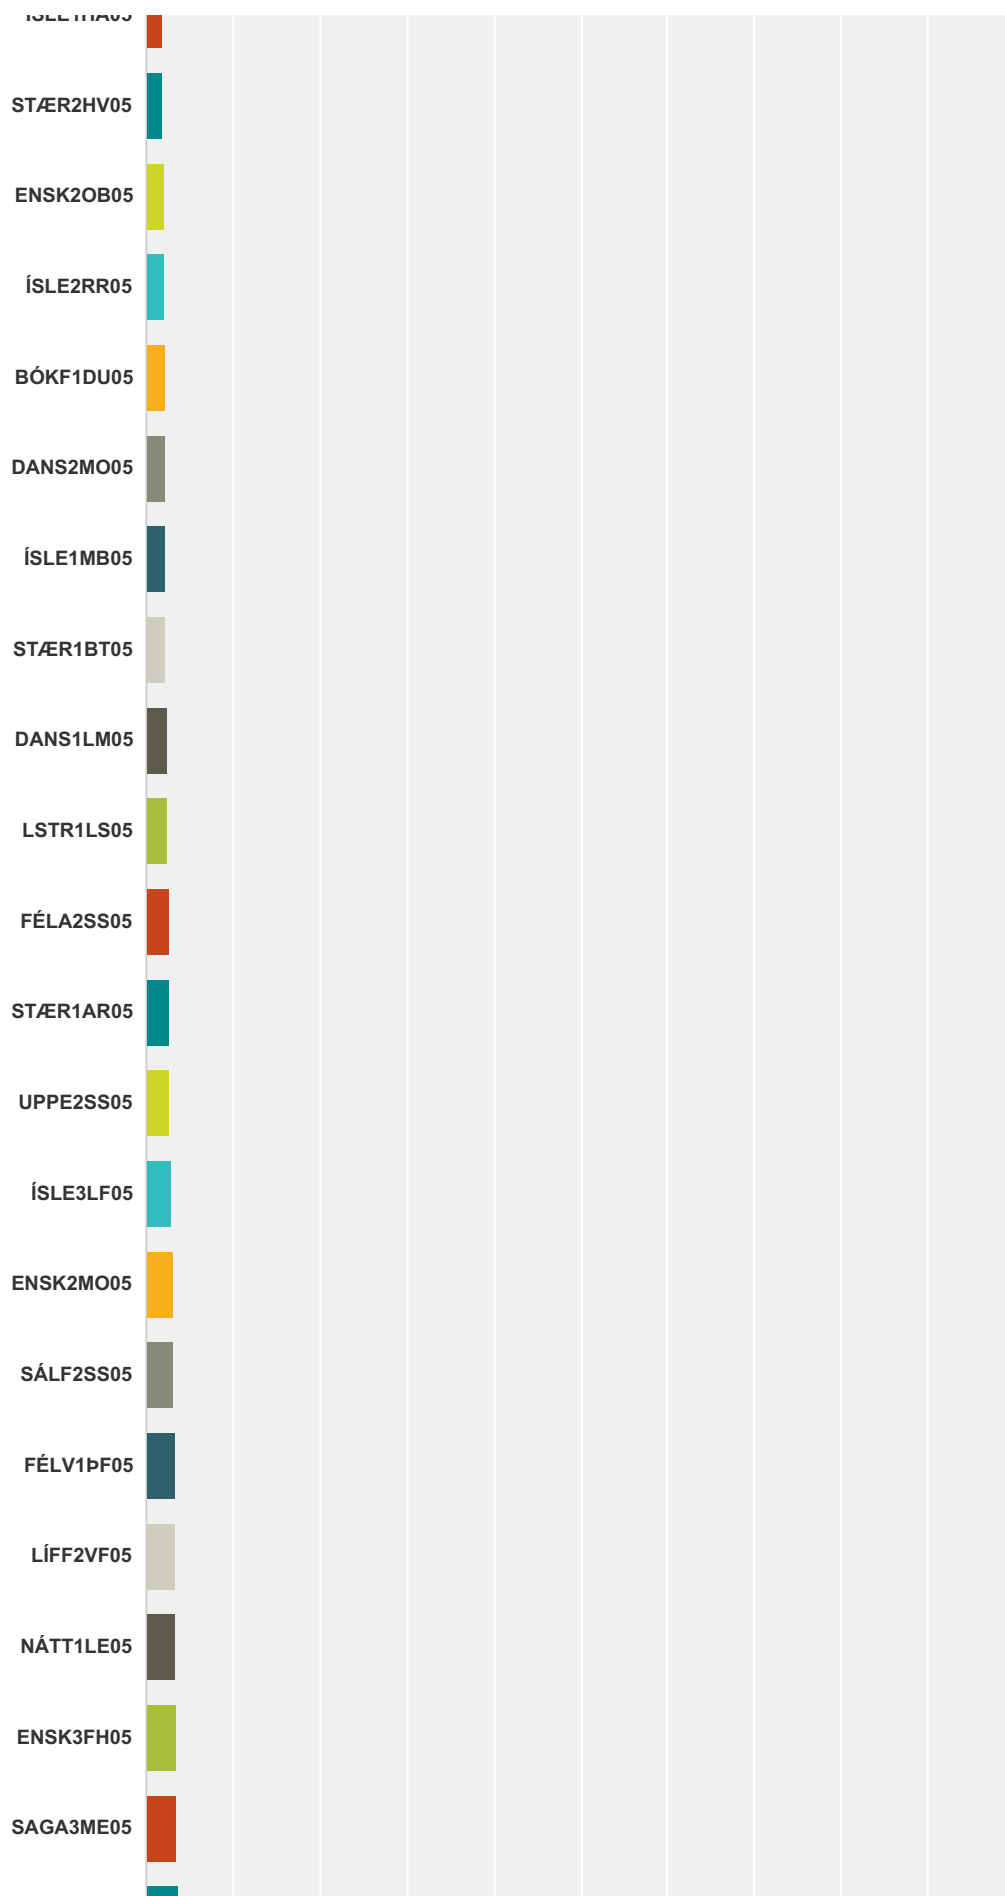

Q1 Veljið réttan áfanga samkvæmt kennsluvef.

Answered: 507 Skipped: 100

Áfangamat - fyrri spönn haust 2014

Áfangamat - fyrri spönn haust 2014

Answer Choices	Responses
ÍSLA2LM05	0.00% 0
ÍSLE1LL05	0.00% 0
ÍSLE1LL05	0.00% 0
TALA1TL05	0.00% 0
STÆR3ÞR05	0.20% 1
SPÆN1PL05	0.59% 3
TALA1RÚ05	0.79% 4
ÞÝSK1TR05	0.99% 5
SPÆN1FS05	1.18% 6
TALA1TL05	1.18% 6
EDLI3NE05	1.38% 7
LÍFS1BE05	1.58% 8
NÁSS1AA05	1.58% 8
SJÓN1TE05	1.58% 8
ÍSLE2NH05	1.78% 9
ÞÝSK1PL05	1.78% 9
EFNA2LM05	1.97% 10
HEIM2SI05	1.97% 10
ÍSLE1HA05	1.97% 10
STÆR2HV05	1.97% 10
ENSK2OB05	2.17% 11
ÍSLE2RR05	2.17% 11