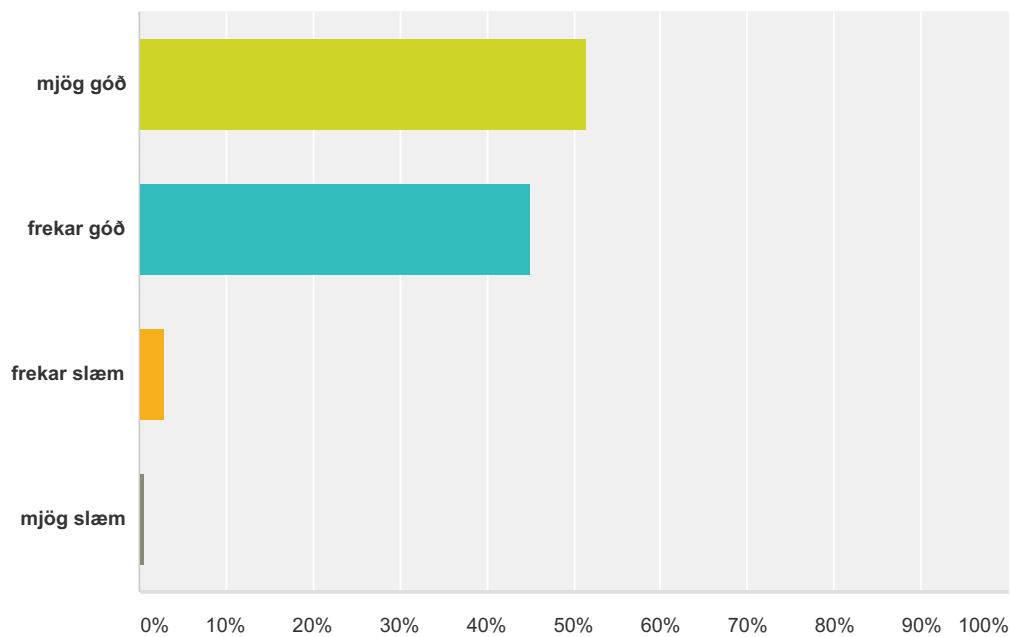

Q3 Samskipti mín við kennarann eru

Answered: 600 Skipped: 7

Answer Choices	Responses	Count
mjög góð	51.50%	309
frekar góð	45.00%	270
frekar slæm	2.83%	17
mjög slæm	0.67%	4
Total		600