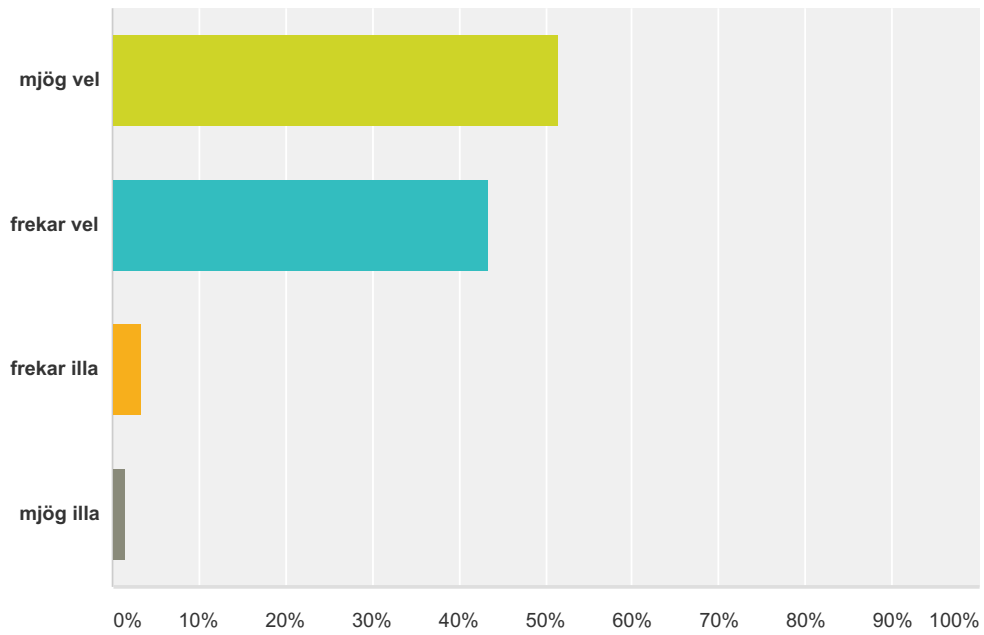

Q11 Hvernig líður mér í tímum?

Answered: 552 Skipped: 25

Answer Choices	Responses
mjög vel	51.63% 285
frekar vel	43.48% 240
frekar illa	3.44% 19
mjög illa	1.45% 8
Total	552