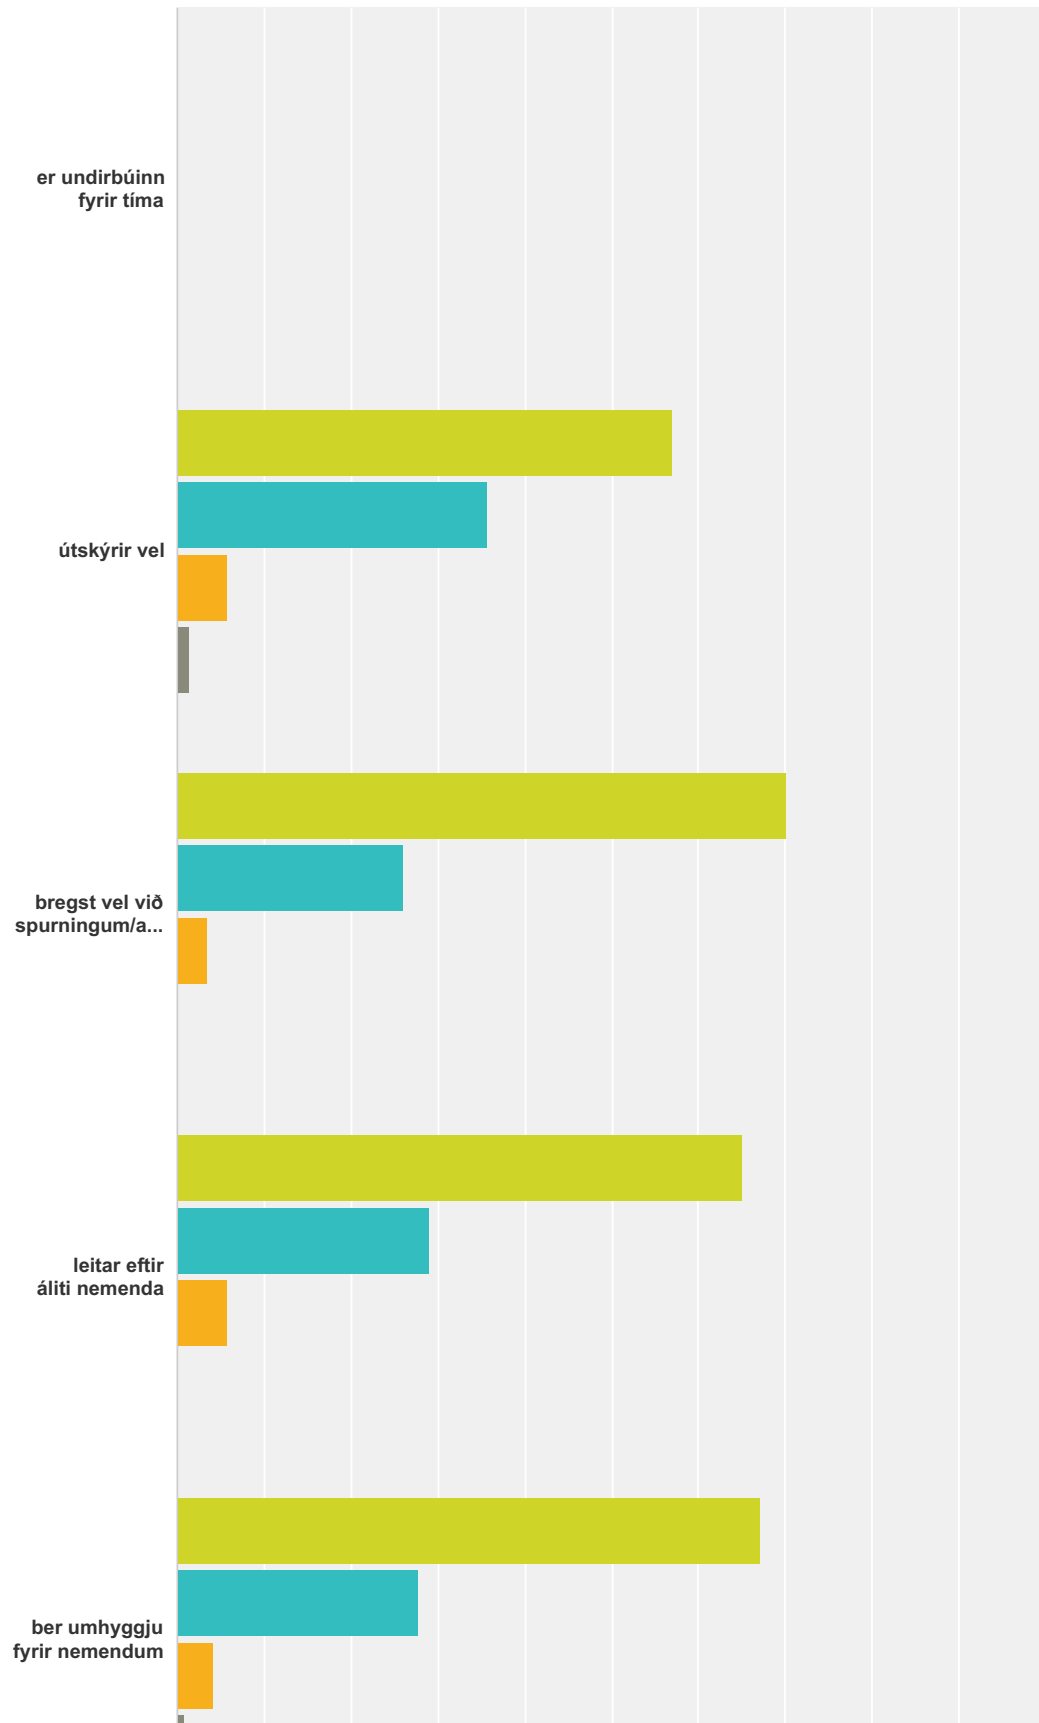

Q2 Kennarinn:

Answered: 607 Skipped: 0