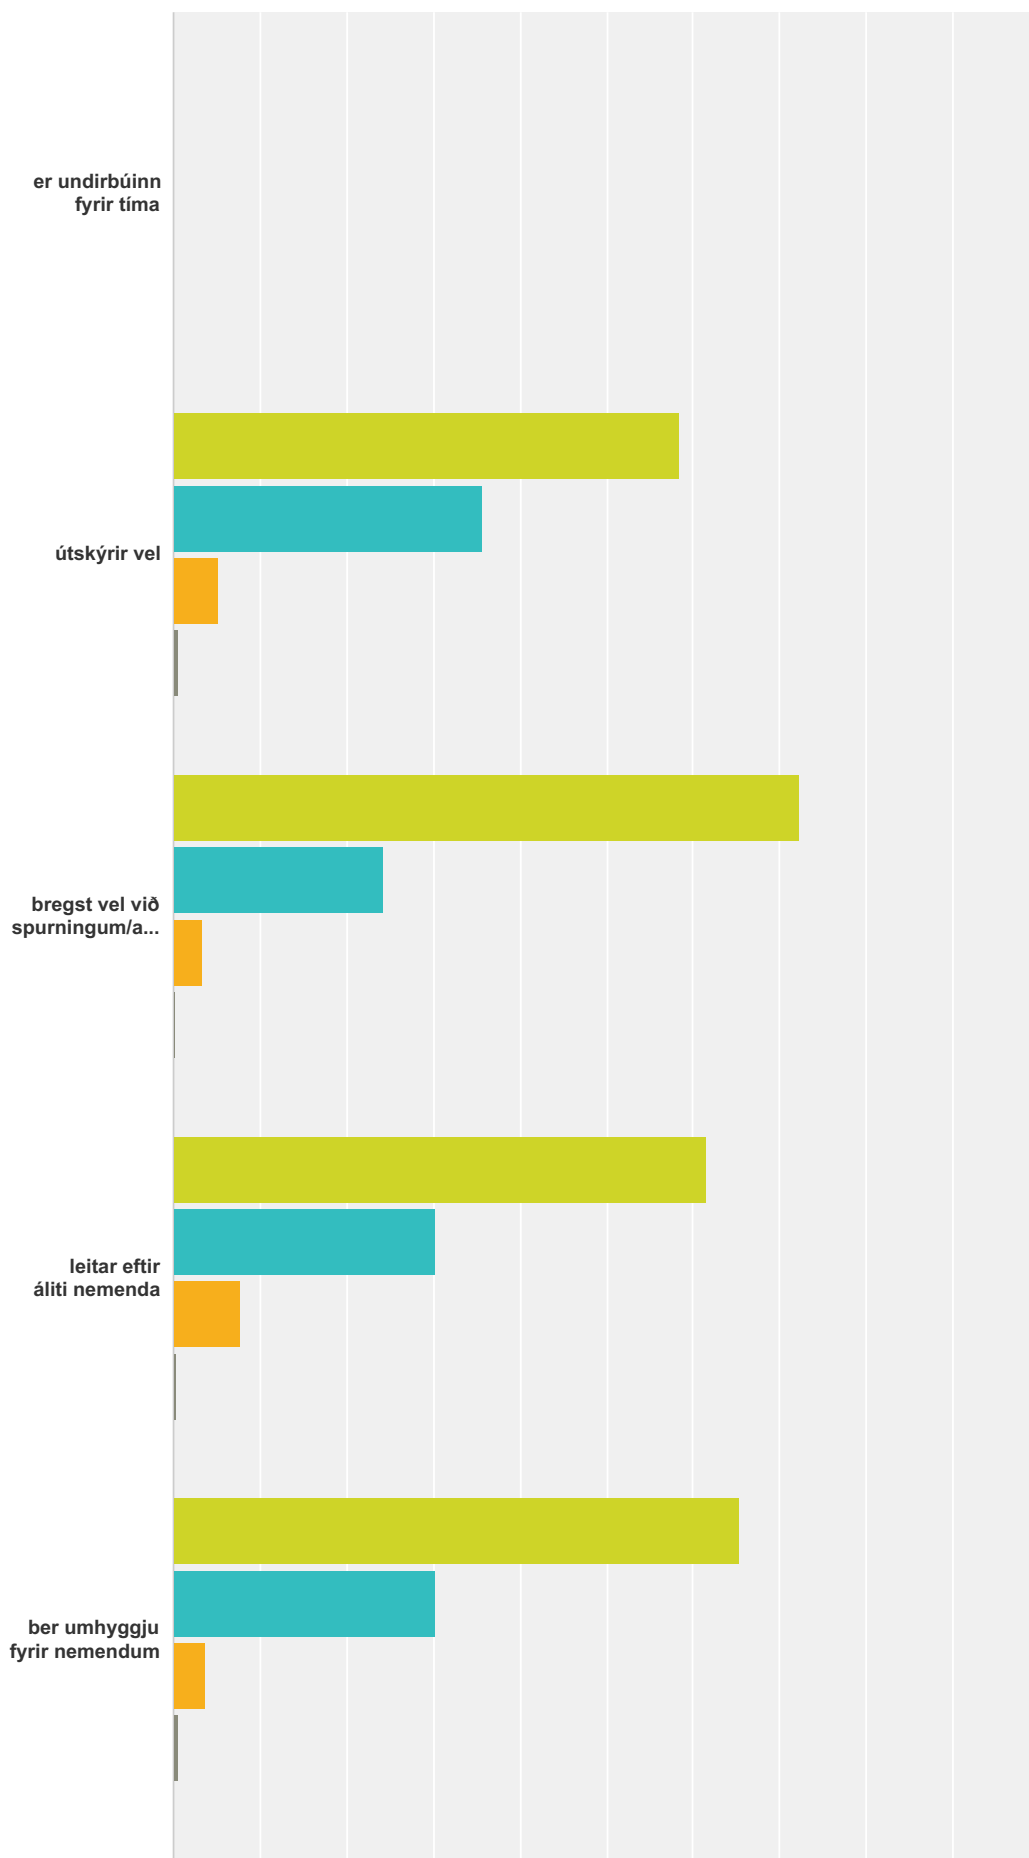

Q2 Kennarinn:

Answered: 577 Skipped: 0