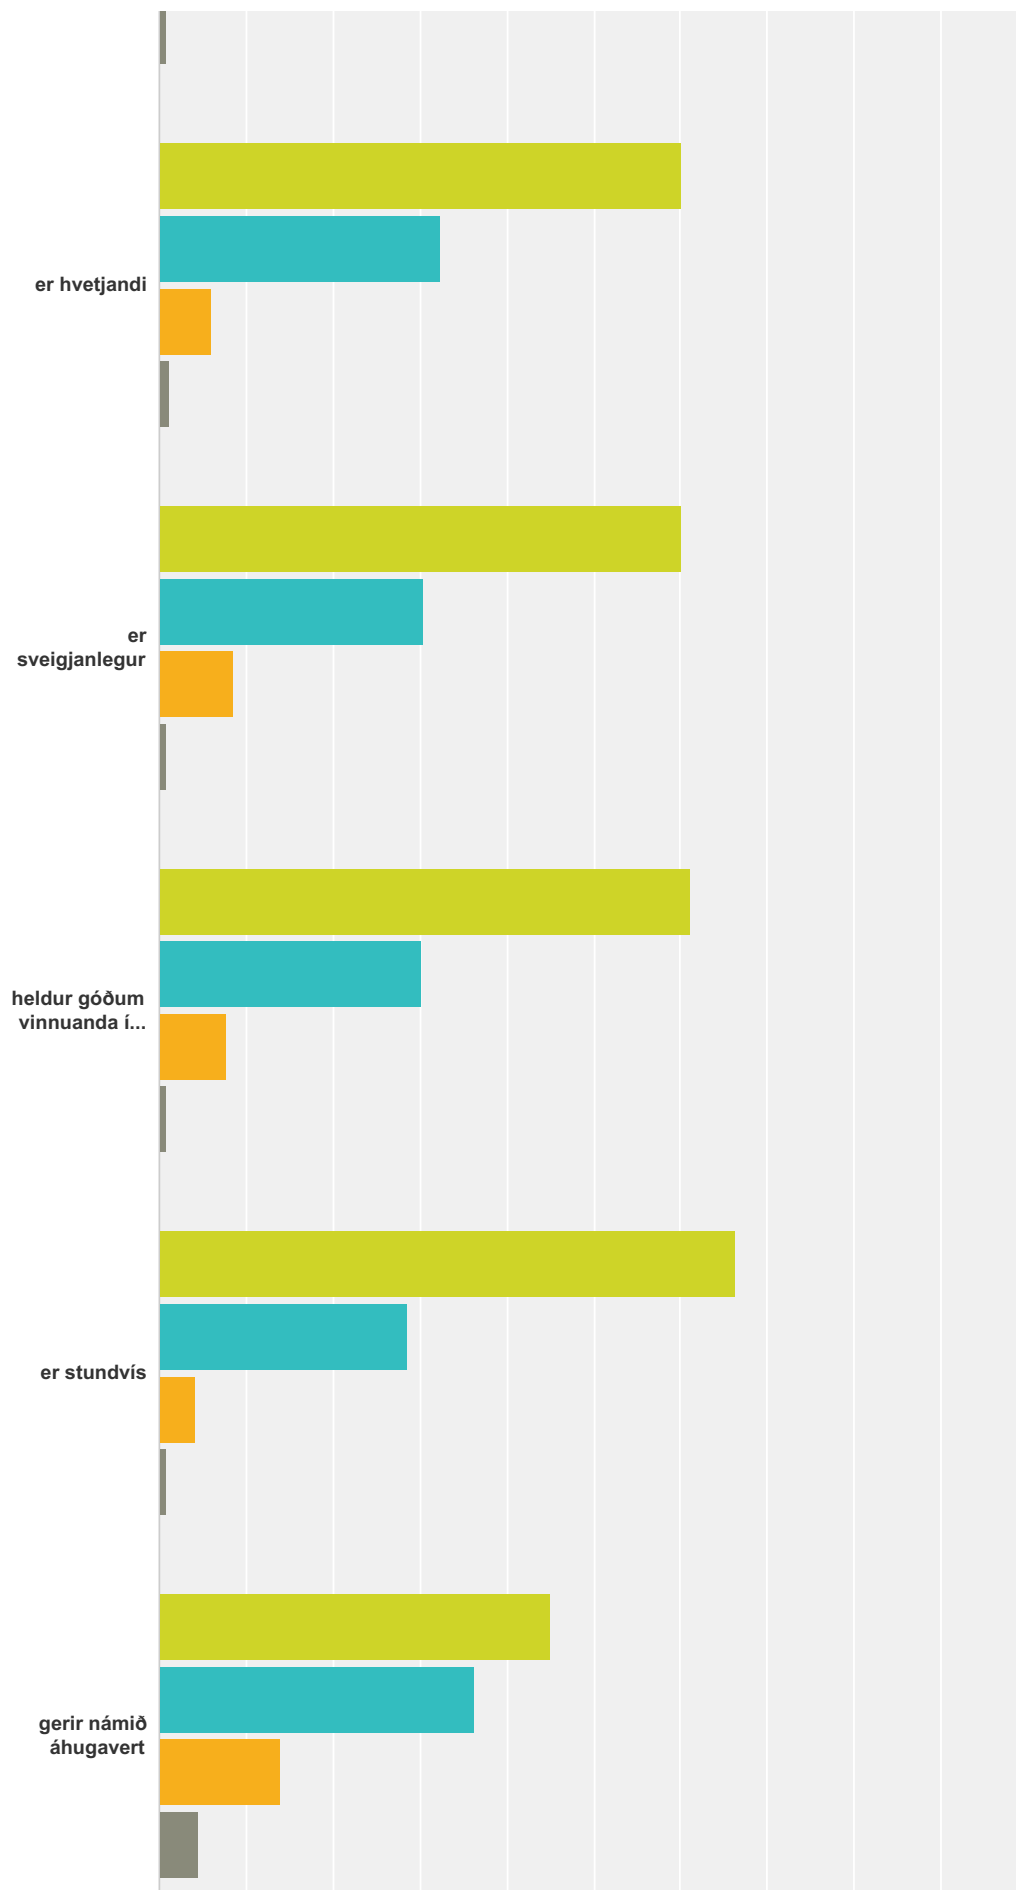

Áfangamat - fyrri spönn haust 2014