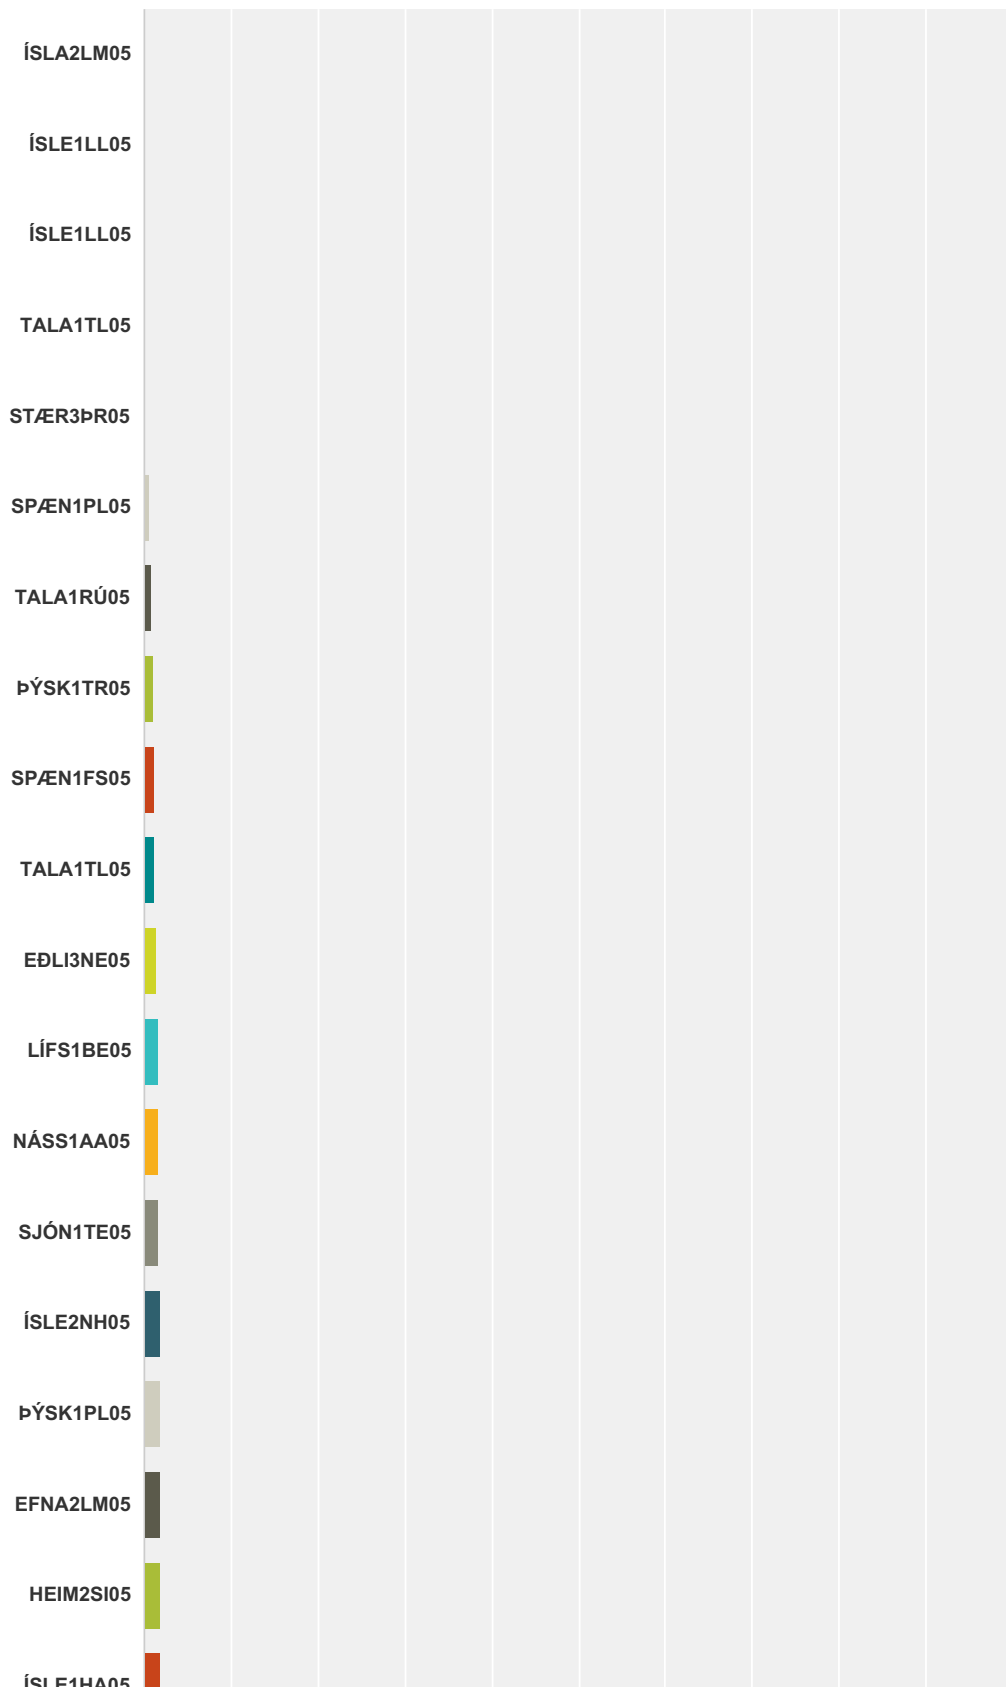

Q1 Veljið réttan áfanga samkvæmt kennsluvef.

Answered: 507 Skipped: 100

Áfangamat - fyrri spönn haust 2014

Áfangamat - fyrri spönn haust 2014

Answer Choices	Responses
ÍSLA2LM05	0.00% 0
ÍSLE1LL05	0.00% 0
ÍSLE1LL05	0.00% 0
TALA1TL05	0.00% 0
STÆR3ÞR05	0.20% 1
SPÆN1PL05	0.59% 3
TALA1RÚ05	0.79% 4
ÞÝSK1TR05	0.99% 5
SPÆN1FS05	1.18% 6
TALA1TL05	1.18% 6
EDLI3NE05	1.38% 7
LÍFS1BE05	1.58% 8
NÁSS1AA05	1.58% 8
SJÓN1TE05	1.58% 8
ÍSLE2NH05	1.78% 9
ÞÝSK1PL05	1.78% 9
EFNA2LM05	1.97% 10
HEIM2SI05	1.97% 10
ÍSLE1HA05	1.97% 10
STÆR2HV05	1.97% 10
ENSK2OB05	2.17% 11
ÍSLE2RR05	2.17% 11