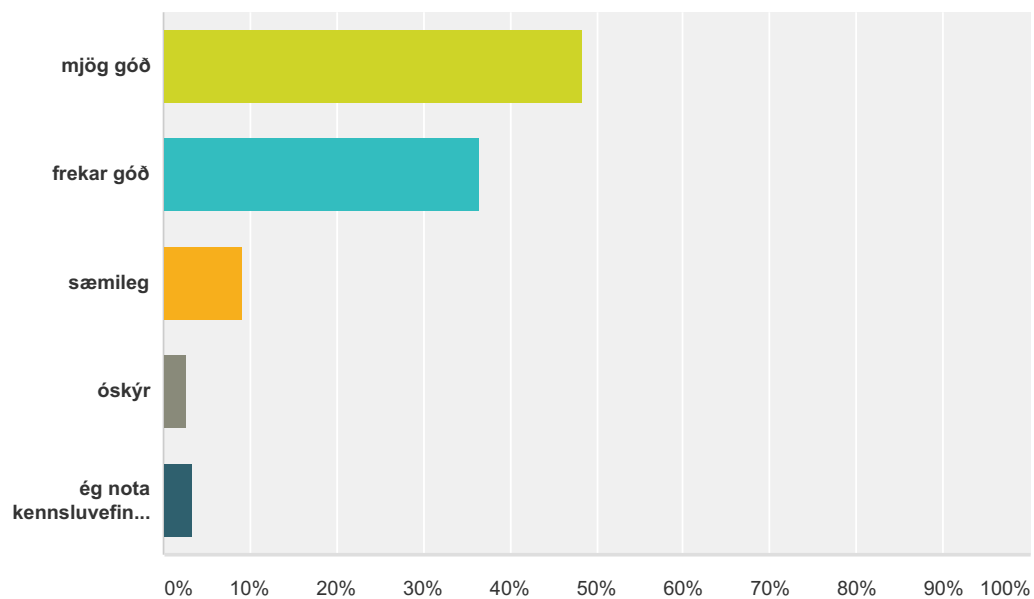

Q12 Framsetning áfangans á kennsluvef er

Answered: 571 Skipped: 6

Answer Choices	Responses
mjög góð	48.34% 276
frekar góð	36.60% 209
sæmileg	9.11% 52
óskýr	2.63% 15
ég nota kennsluvefinn ekki í áfanganum	3.33% 19
Total	571