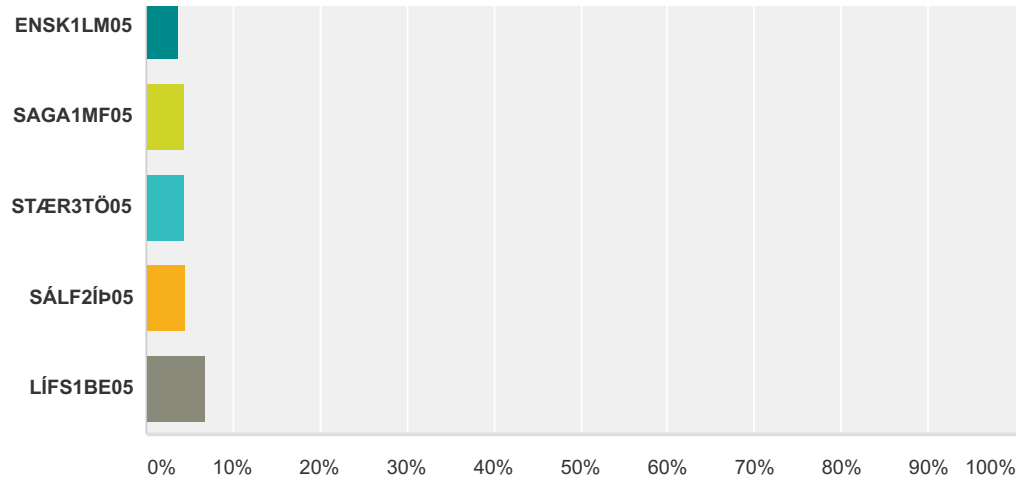

Q1 Veljið réttan áfanga samkvæmt kennsluvef.

Answered: 507 Skipped: 100

Áfangamat - fyrri spönn haust 2014

Áfangamat - fyrri spönn haust 2014

Answer Choices	Responses
ÍSLA2LM05	0.00% 0
ÍSLE1LL05	0.00% 0
ÍSLE1LL05	0.00% 0
TALA1TL05	0.00% 0
STÆR3ÞR05	0.20% 1
SPÆN1PL05	0.59% 3
TALA1RÚ05	0.79% 4
ÞÝSK1TR05	0.99% 5
SPÆN1FS05	1.18% 6
TALA1TL05	1.18% 6
EDLI3NE05	1.38% 7
LÍFS1BE05	1.58% 8
NÁSS1AA05	1.58% 8
SJÓN1TE05	1.58% 8
ÍSLE2NH05	1.78% 9
ÞÝSK1PL05	1.78% 9
EFNA2LM05	1.97% 10
HEIM2SI05	1.97% 10
ÍSLE1HA05	1.97% 10
STÆR2HV05	1.97% 10
ENSK2OB05	2.17% 11
ÍSLE2RR05	2.17% 11