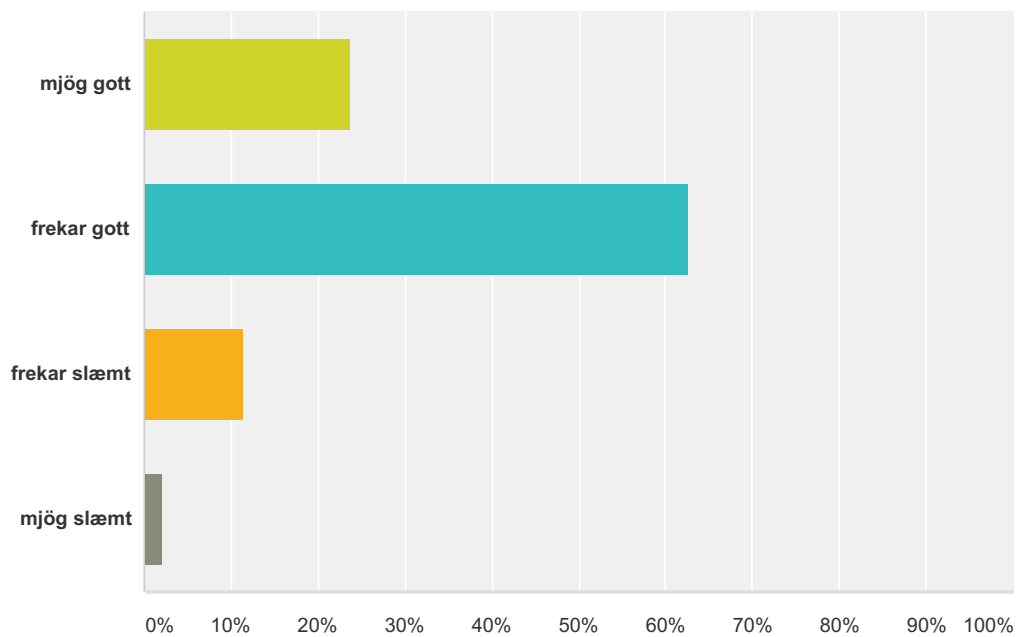

Answered: 587 Skipped: 20

Answer Choices	Responses
minna en 1	22.32% 131
1	22.66% 133
2	27.09% 159
3	17.72% 104
4	6.13% 36
meira en 4	4.09% 24
Total	587

Q10 Mér finnst námsefni áfangans:

Answered: 597 Skipped: 10