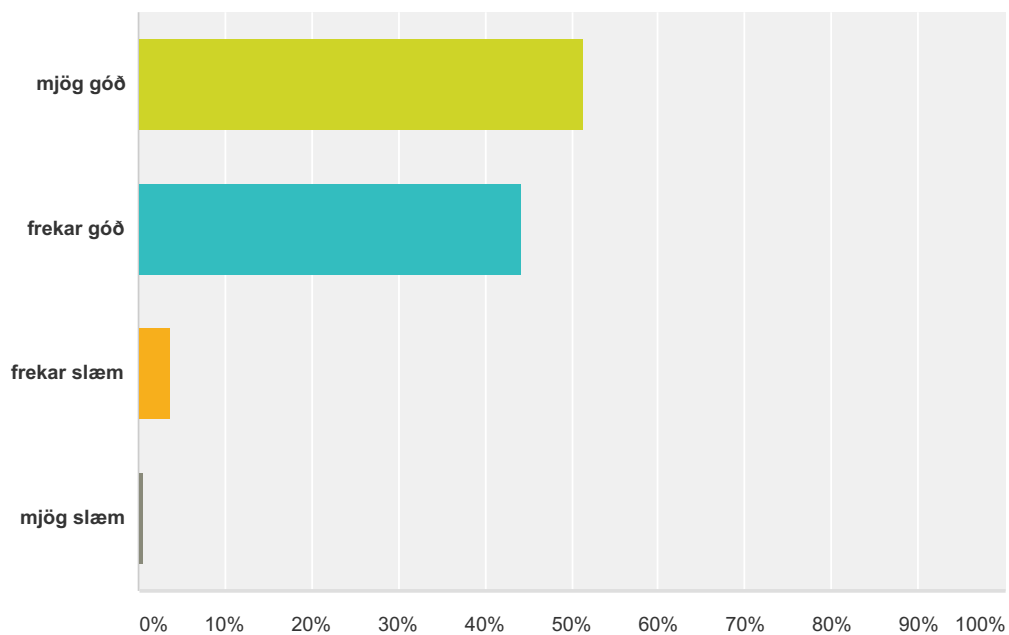

Q3 Samskipti mín við kennarann eru

Answered: 570 Skipped: 7

Answer Choices	Responses
mjög góð	51.40% 293
frekar góð	44.21% 252
frekar slæm	3.86% 22
mjög slæm	0.53% 3
Total	570