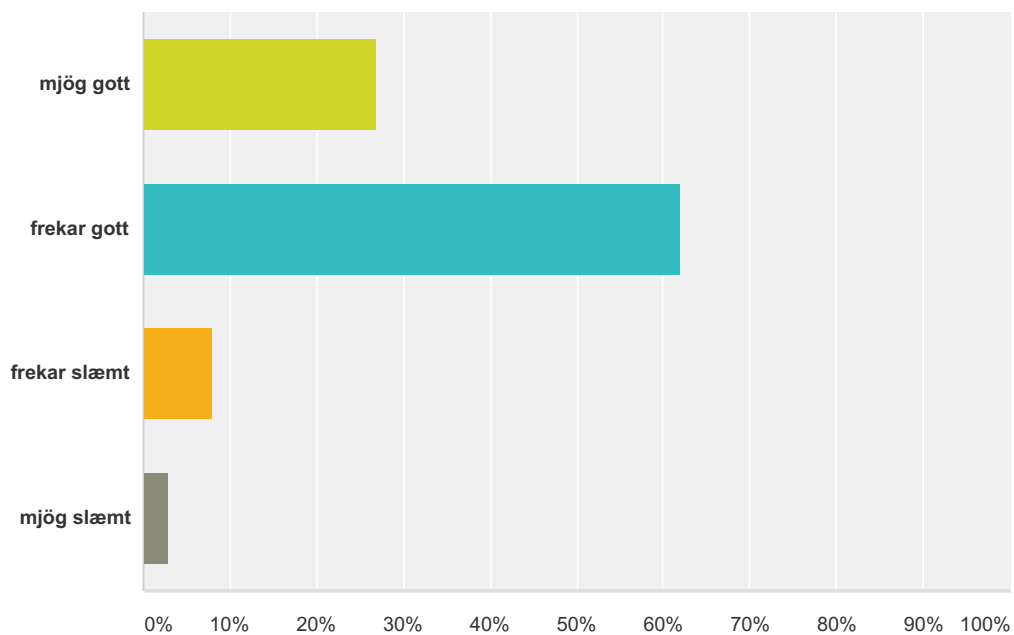

Answered: 566 Skipped: 11

Answer Choices	Responses
minna en 1	16.78% 95
1	27.39% 155
2	27.21% 154
3	15.90% 90
4	7.77% 44
meira en 4	4.95% 28
Total	566

Q10 Mér finnst námsefni áfangans:

Answered: 567 Skipped: 10