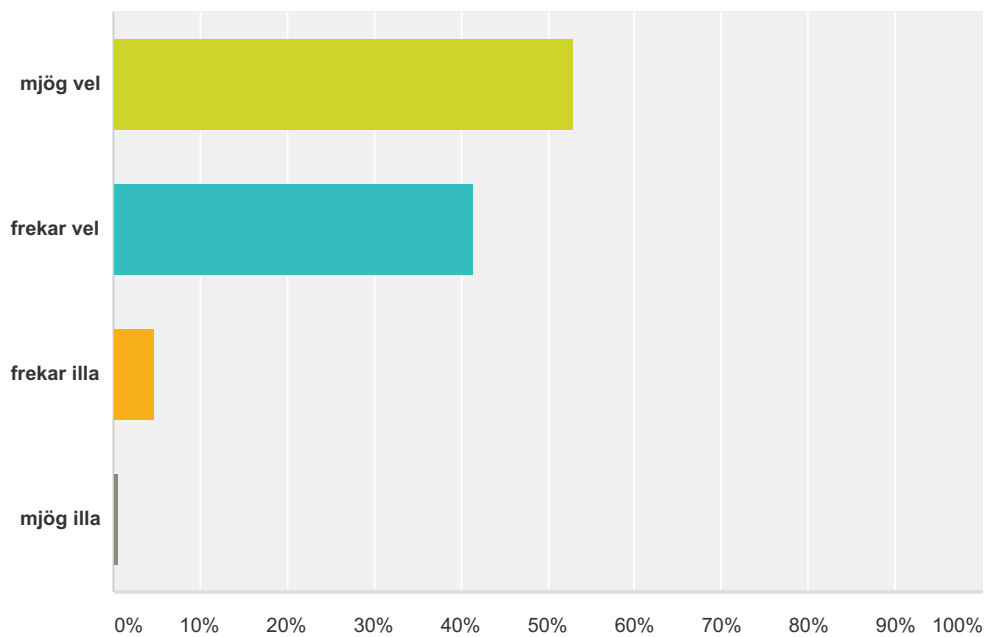

Answered: 587 Skipped: 20

Answer Choices	Responses
minna en 1	22.32% 131
1	22.66% 133
2	27.09% 159
3	17.72% 104
4	6.13% 36
meira en 4	4.09% 24
Total	587

Q10 Mér finnst námsefni áfangans:

Answered: 597 Skipped: 10

Answer Choices	Responses
mjög gott	23.79% 142
frekar gott	62.65% 374
frekar slæmt	11.39% 68
mjög slæmt	2.18% 13
Total	597

Q11 Hvernig líður mér í tímum?

Answered: 593 Skipped: 14

Answer Choices	Responses	Count
mjög vel	53.12%	315
frekar vel	41.48%	246
frekar illa	4.72%	28
mjög illa	0.67%	4
Total		593