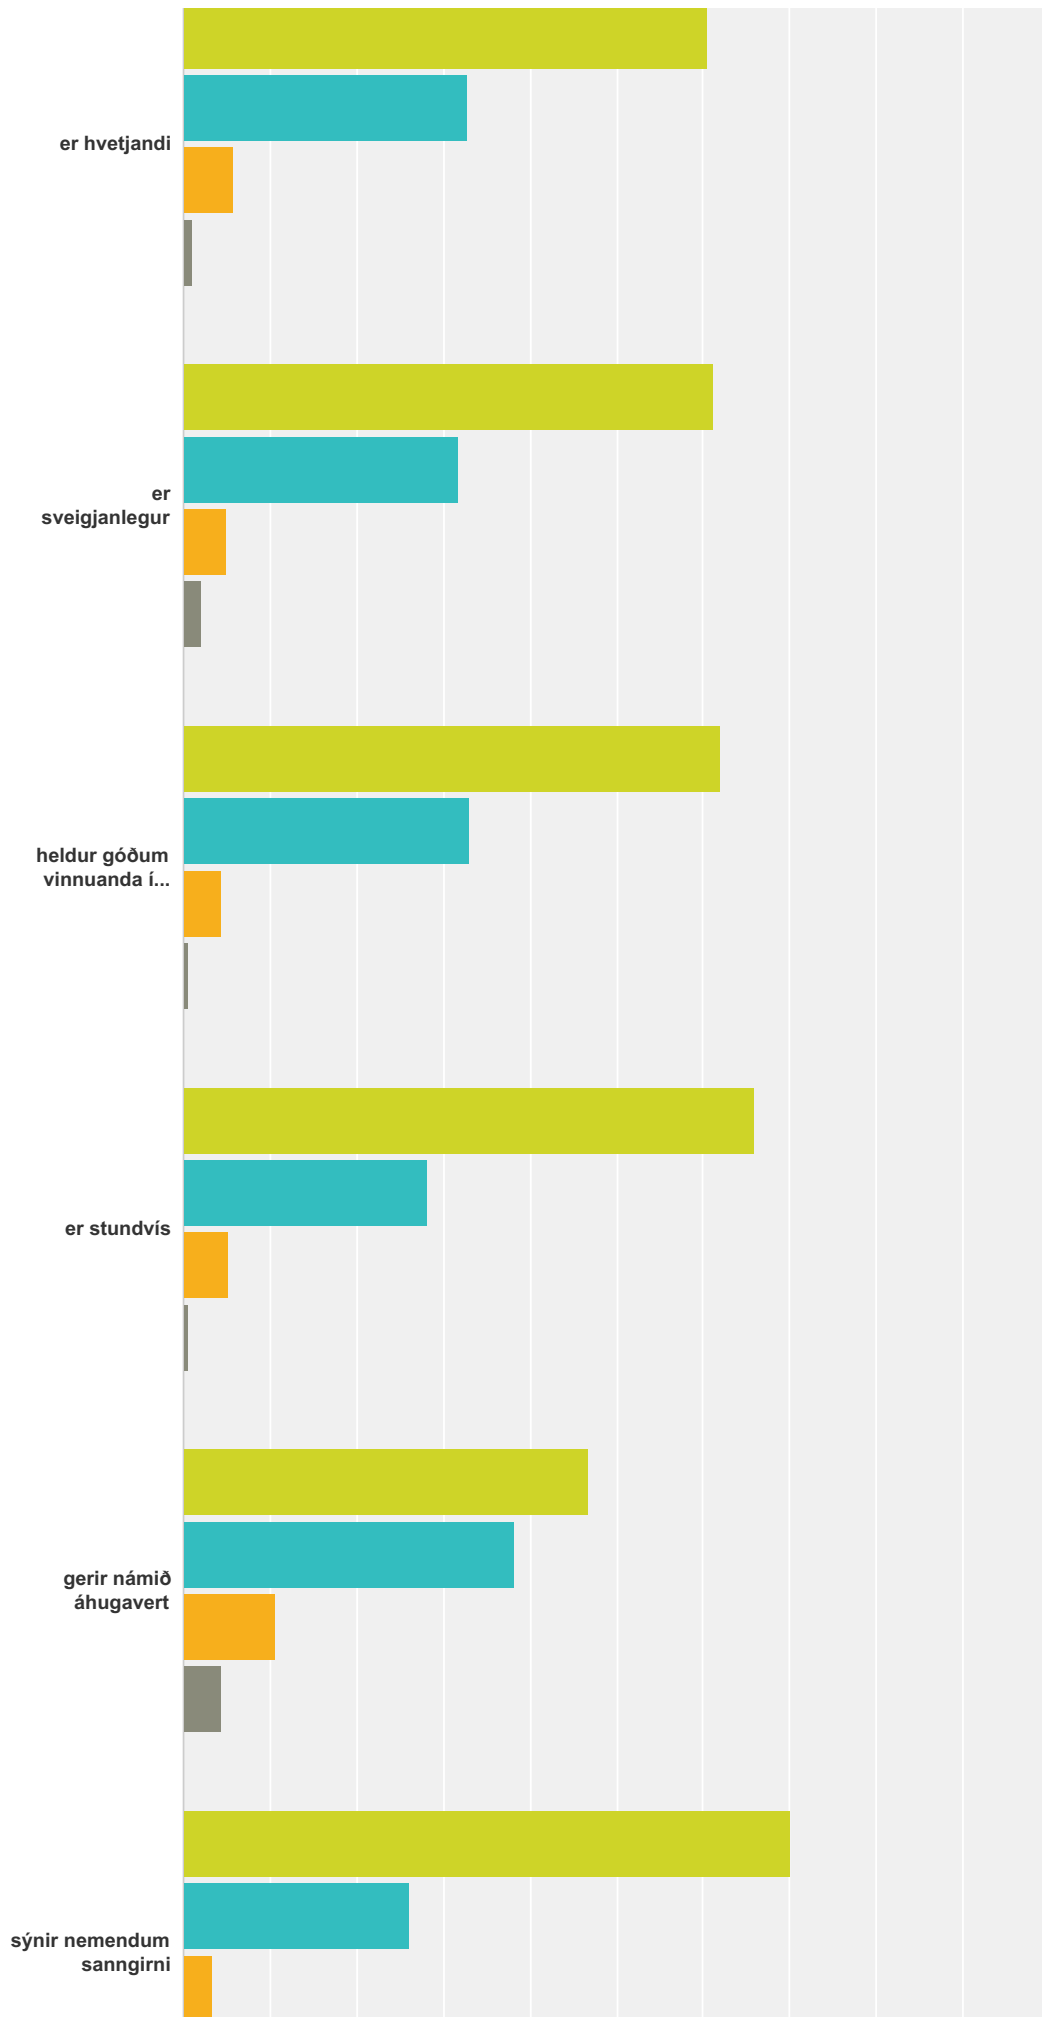

Áfangamat - Seinni spönn haust 2014