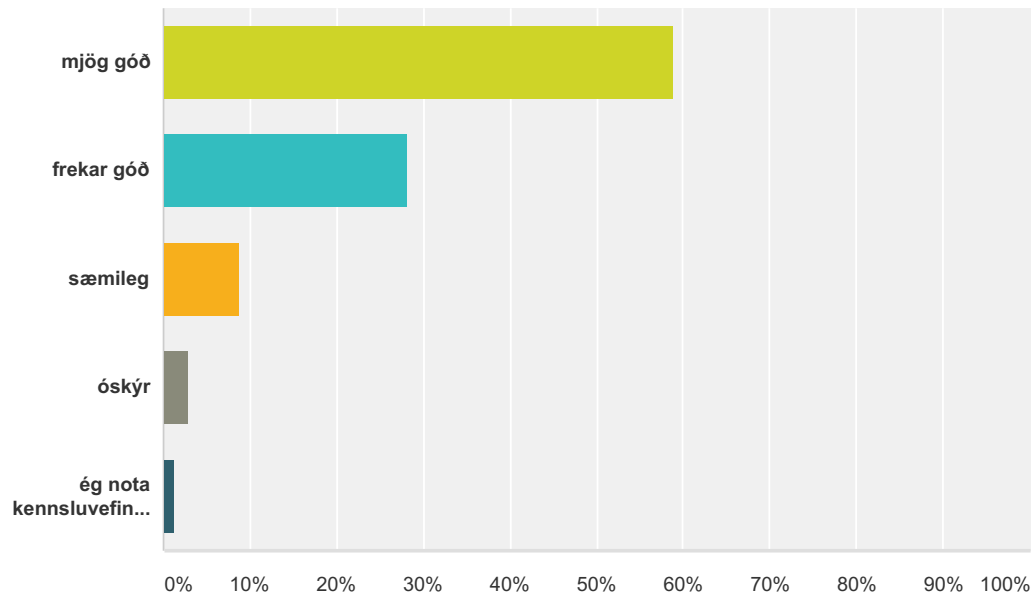

Q12 Framsetning áfangans á kennsluvef er

Answered: 419 Skipped: 8

Answer Choices	Responses
mjög góð	58.95% 247
frekar góð	28.16% 118
sæmileg	8.83% 37
óskýr	2.86% 12
ég nota kennsluvefinn ekki í áfanganum	1.19% 5
Total	419