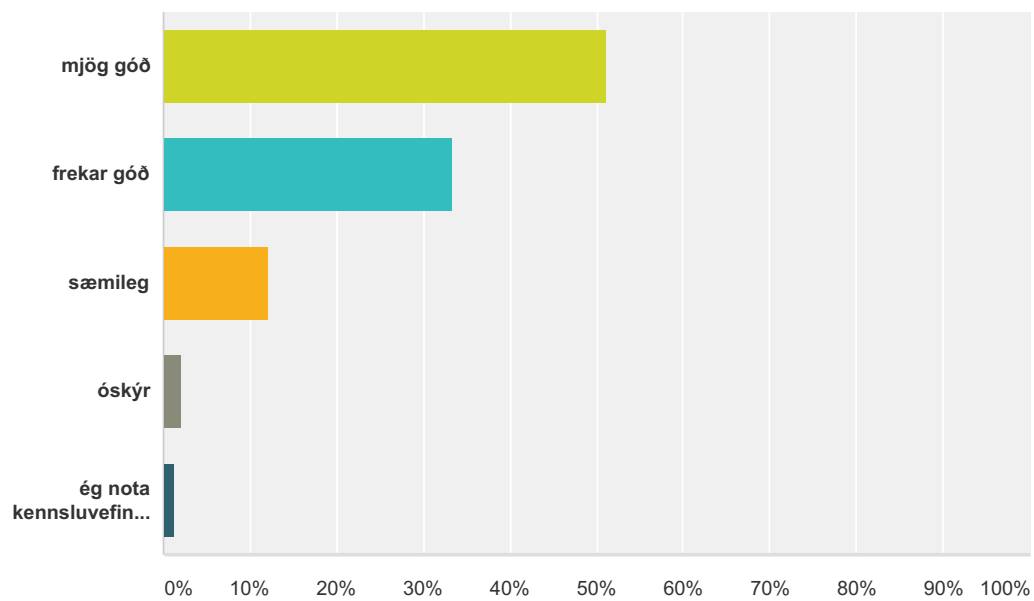

Q12 Framsetning áfangans á kennsluvef er

Answered: 472 Skipped: 7

Answer Choices	Responses
mjög góð	51.06% 241
frekar góð	33.47% 158
sæmileg	12.08% 57
óskýr	2.12% 10
ég nota kennsluvefinn ekki í áfanganum	1.27% 6
Total	472