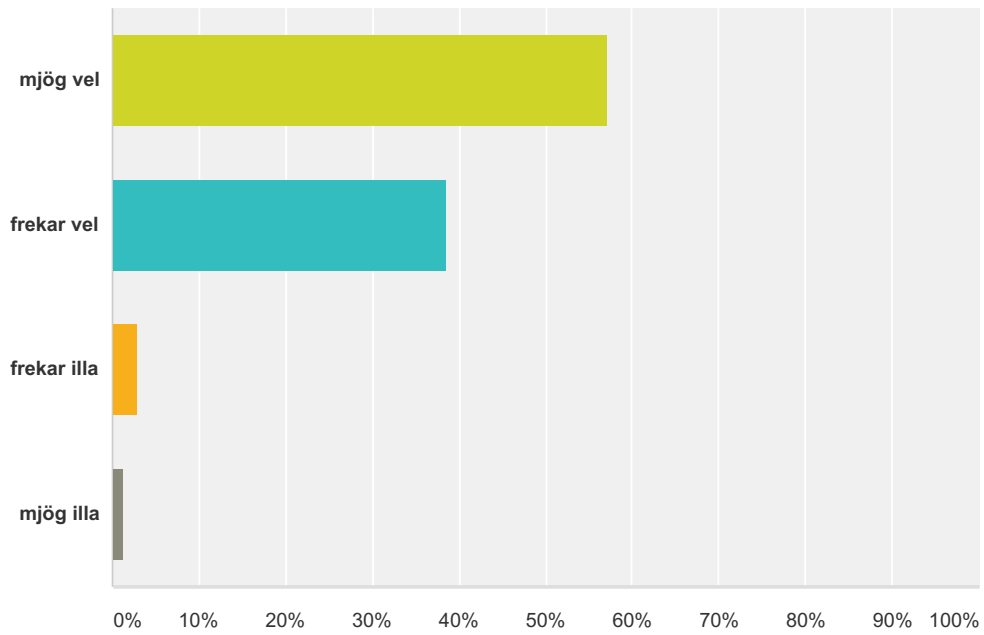

Q11 Hvernig líður mér í tímum?

Answered: 411 Skipped: 16

Answer Choices	Responses
mjög vel	57.18% 235
frekar vel	38.69% 159
frekar illa	2.92% 12
mjög illa	1.22% 5
Total	411