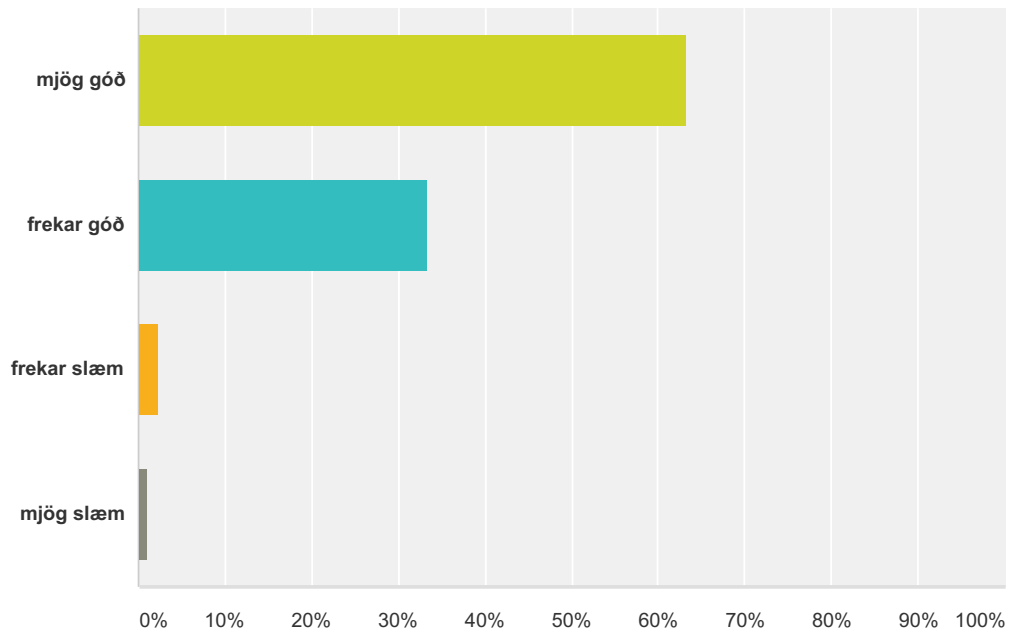

Q3 Samskipti mín við kennarann eru

Answered: 422 Skipped: 5

Answer Choices	Responses
mjög góð	63.27% 267
frekar góð	33.41% 141
frekar slæm	2.37% 10
mjög slæm	0.95% 4
Total	422