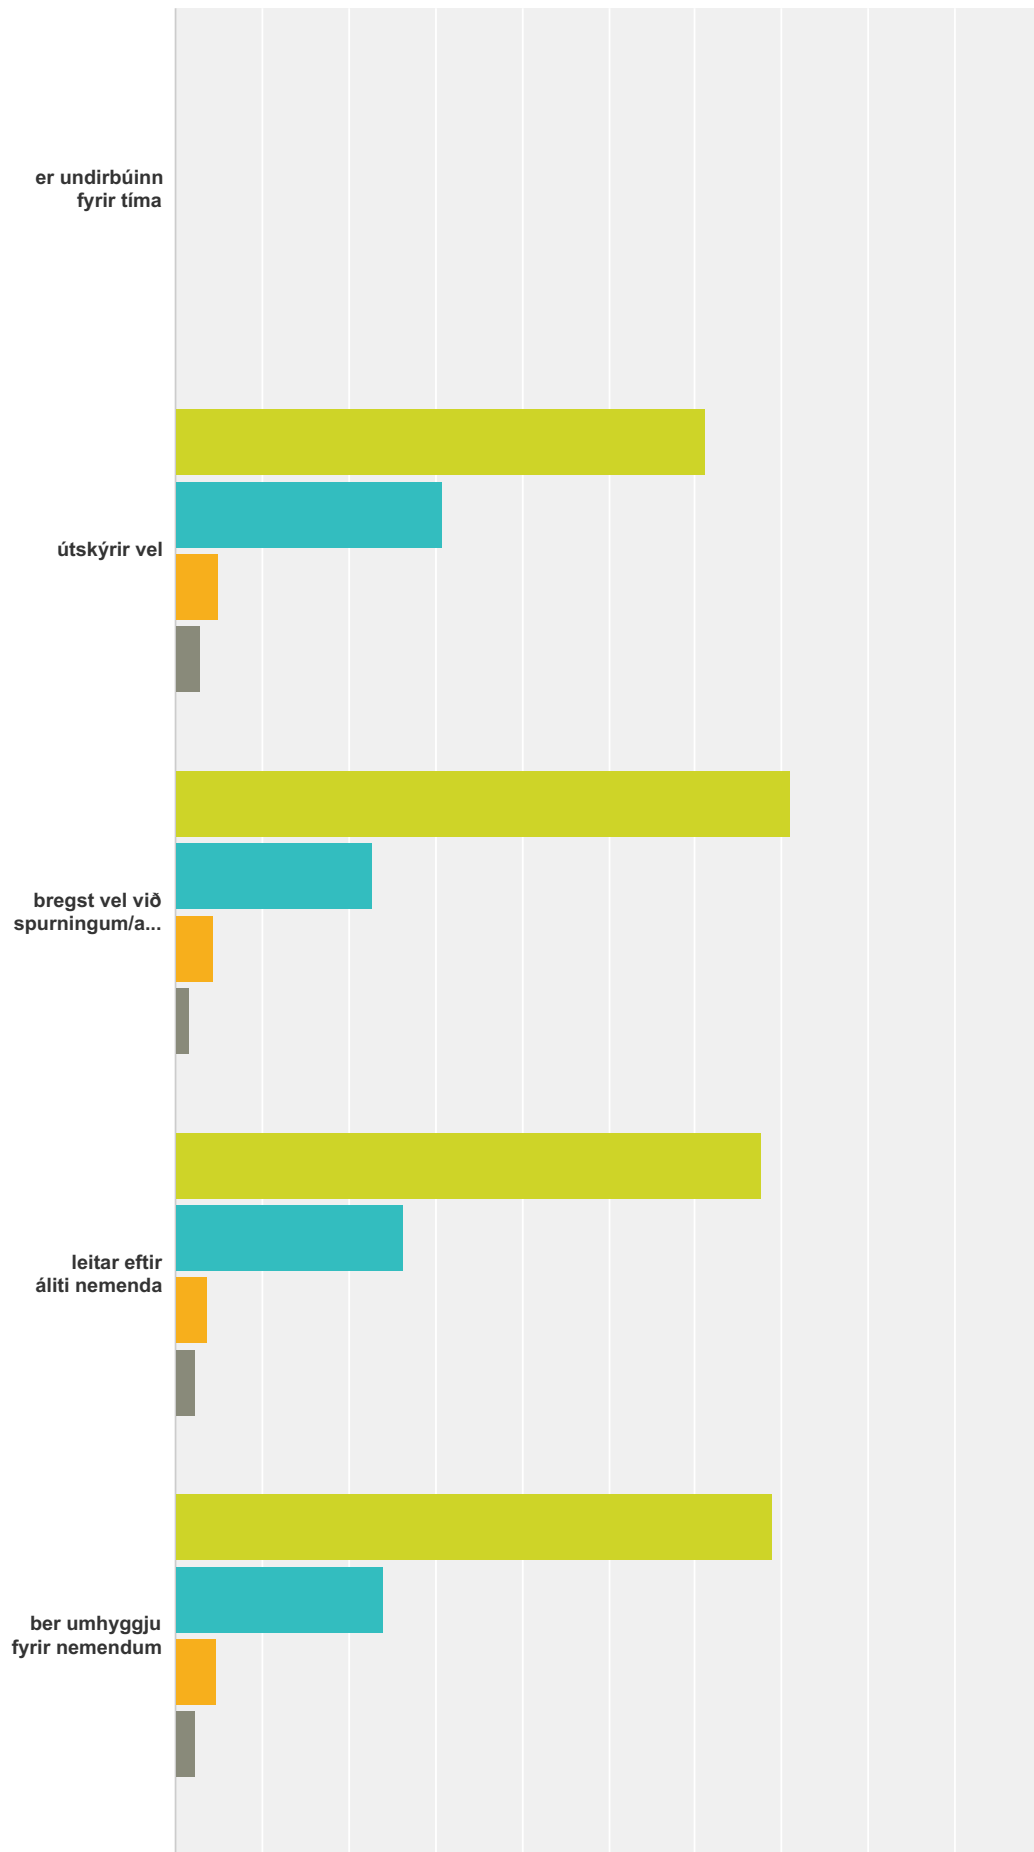

Q2 Kennarinn:

Answered: 479 Skipped: 0