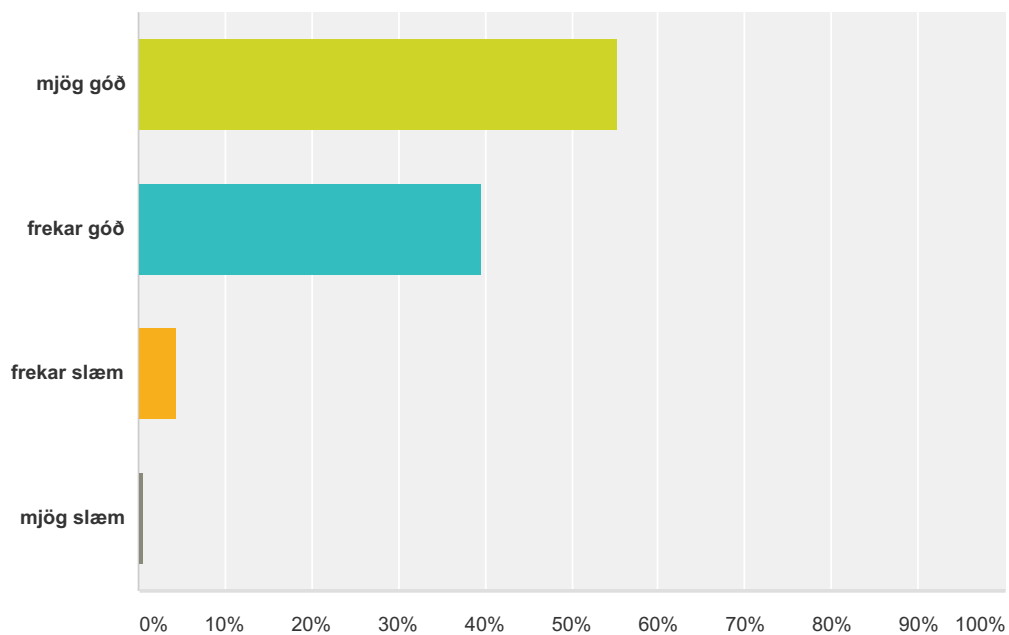

Q3 Samskipti mín við kennarann eru

Answered: 476 Skipped: 3

Answer Choices	Responses
mjög góð	55.25% 263
frekar góð	39.71% 189
frekar slæm	4.41% 21
mjög slæm	0.63% 3
Total	476