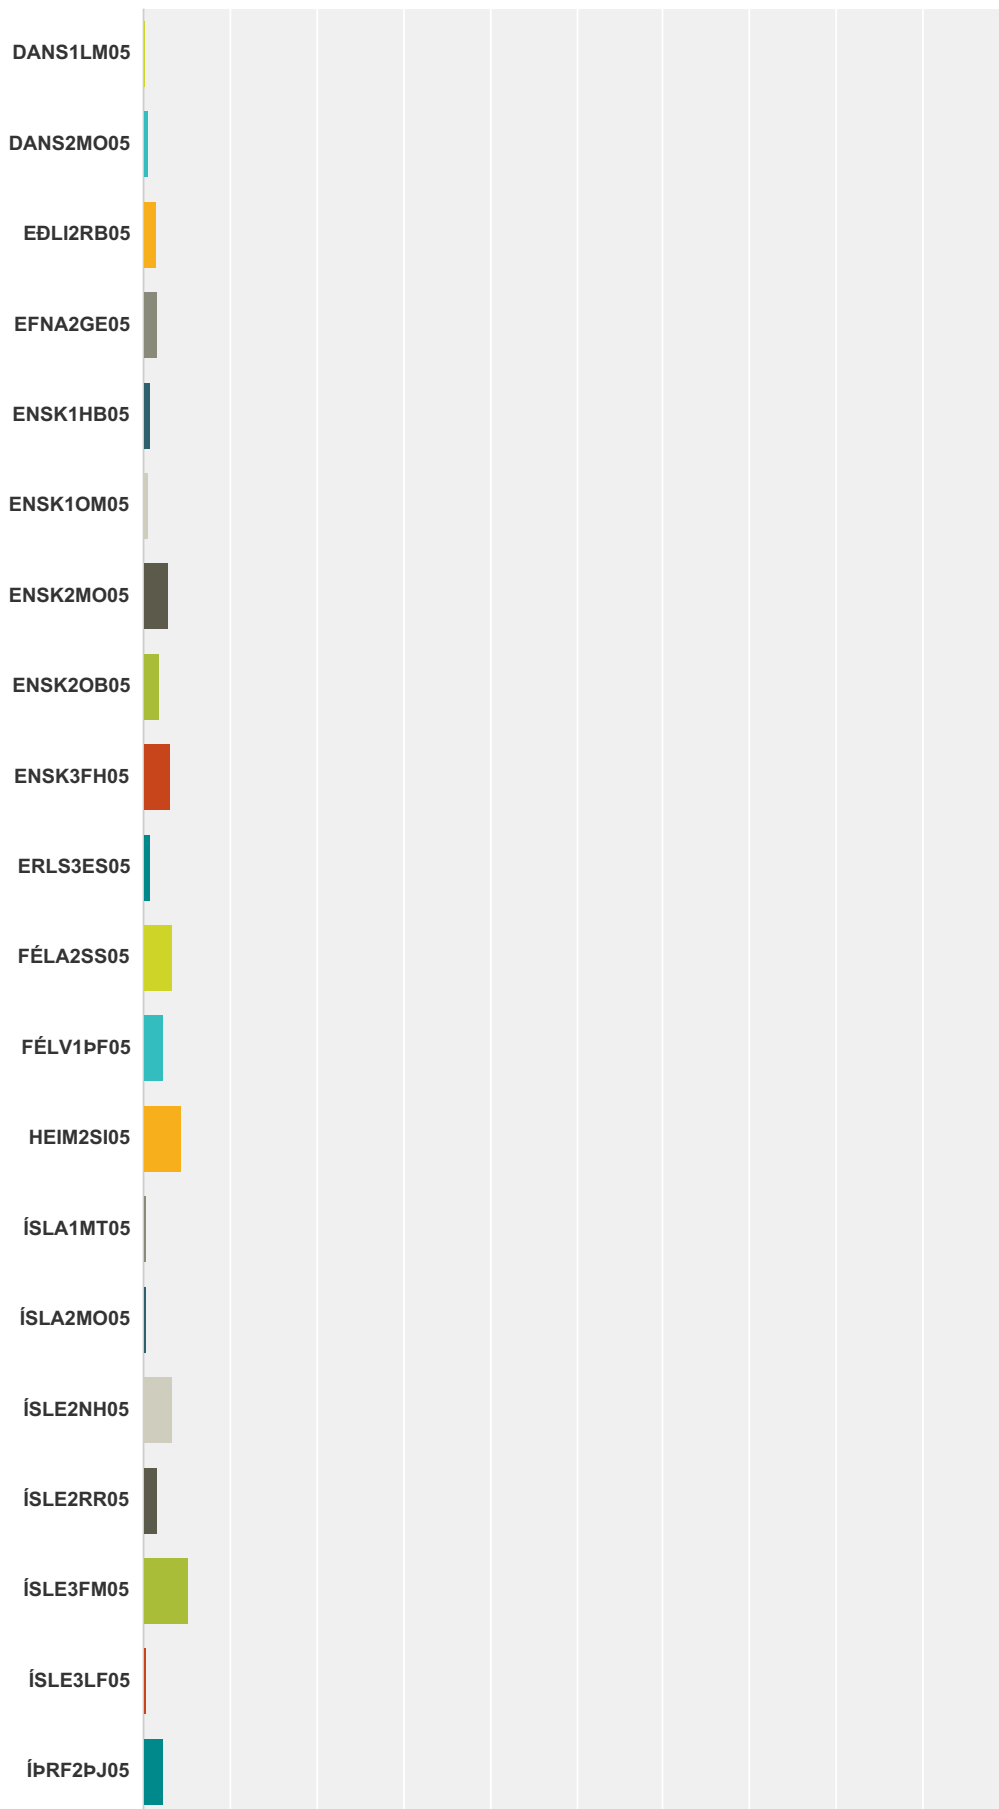

Q1 Veljið réttan áfanga samkvæmt kennsluvef.

Answered: 438 Skipped: 41

Áfangamat - fyrri spönn vor 2015

Áfangamat - fyrri spönn vor 2015

Answer Choices	Responses
DANS1LM05	0.23% 1
DANS2MO05	0.68% 3
EDLI2RB05	1.37% 6
EFNA2GE05	1.60% 7
ENSK1HB05	0.91% 4
ENSK1OM05	0.68% 3
ENSK2MO05	2.97% 13
ENSK2OB05	1.83% 8
ENSK3FH05	3.20% 14
ERLS3ES05	0.91% 4
FÉLA2SS05	3.42% 15
FÉLV1þF05	2.28% 10
HEIM2SI05	4.34% 19
ÍSLA1MT05	0.46% 2
ÍSLA2MO05	0.46% 2
ÍSLE2NH05	3.42% 15
ÍSLE2RR05	1.60% 7
ÍSLE3FM05	5.25% 23
ÍSLE3LF05	0.46% 2
ÍþRF2þJ05	2.28% 10
JARÐ2VV05	2.51% 11
LÍFF2EL05	4.57% 20
LÍFS1BS05	7.31% 32
LÍFS1BS05	7.53% 33
LSTR1LS05	5.71% 25
NÁSS1CC05	0.91% 4
NÁTT1JU05	2.74% 12