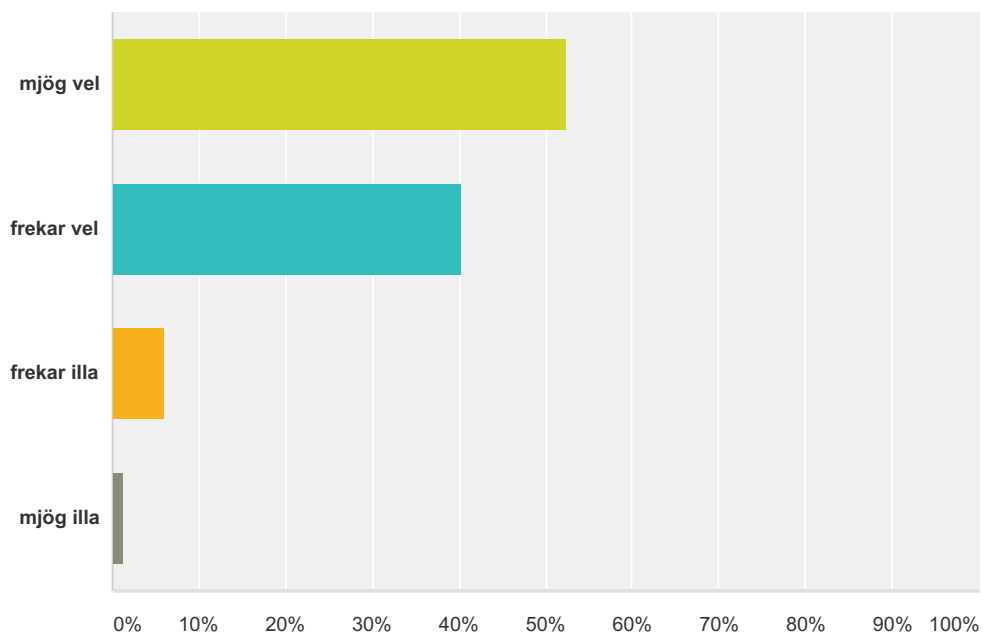

Answered: 471 Skipped: 8

Answer Choices	Responses
minna en 1	19.96% 94
1	27.81% 131
2	29.30% 138
3	13.59% 64
4	5.31% 25
meira en 4	4.03% 19
Total	471

Q10 Mér finnst námsefni áfangans:

Answered: 475 Skipped: 4

Answer Choices	Responses
mjög gott	26.95% 128
frekar gott	60.63% 288
frekar slæmt	10.32% 49
mjög slæmt	2.11% 10
Total	475

Q11 Hvernig líður mér í tímum?

Answered: 472 Skipped: 7

Answer Choices	Responses
mjög vel	52.33% 247
frekar vel	40.25% 190
frekar illa	6.14% 29
mjög illa	1.27% 6
Total	472