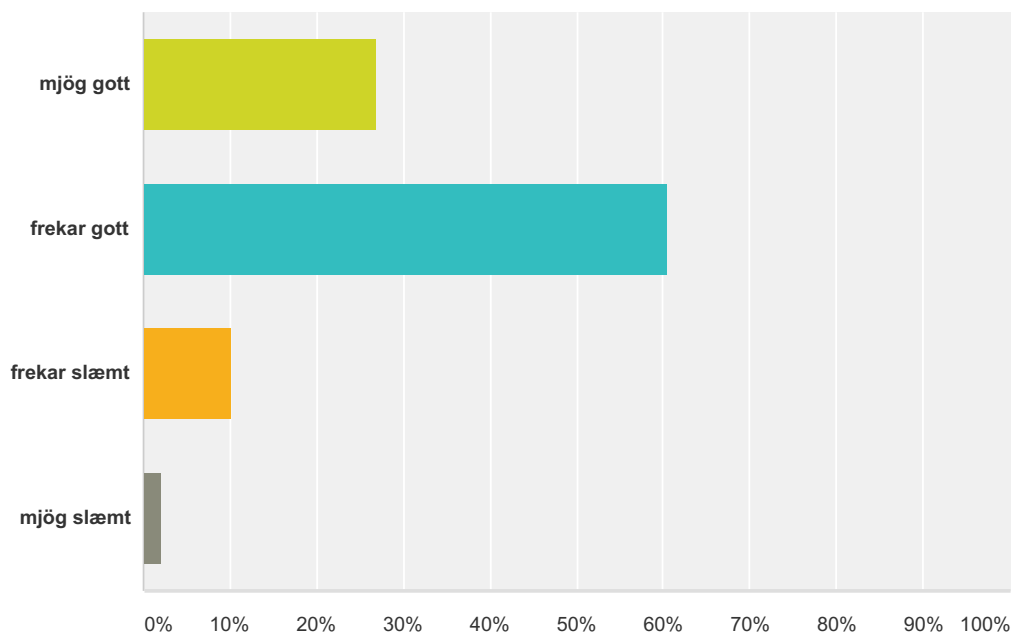

Answered: 471 Skipped: 8

Answer Choices	Responses
minna en 1	19.96% 94
1	27.81% 131
2	29.30% 138
3	13.59% 64
4	5.31% 25
meira en 4	4.03% 19
Total	471

Q10 Mér finnst námsefni áfangans:

Answered: 475 Skipped: 4