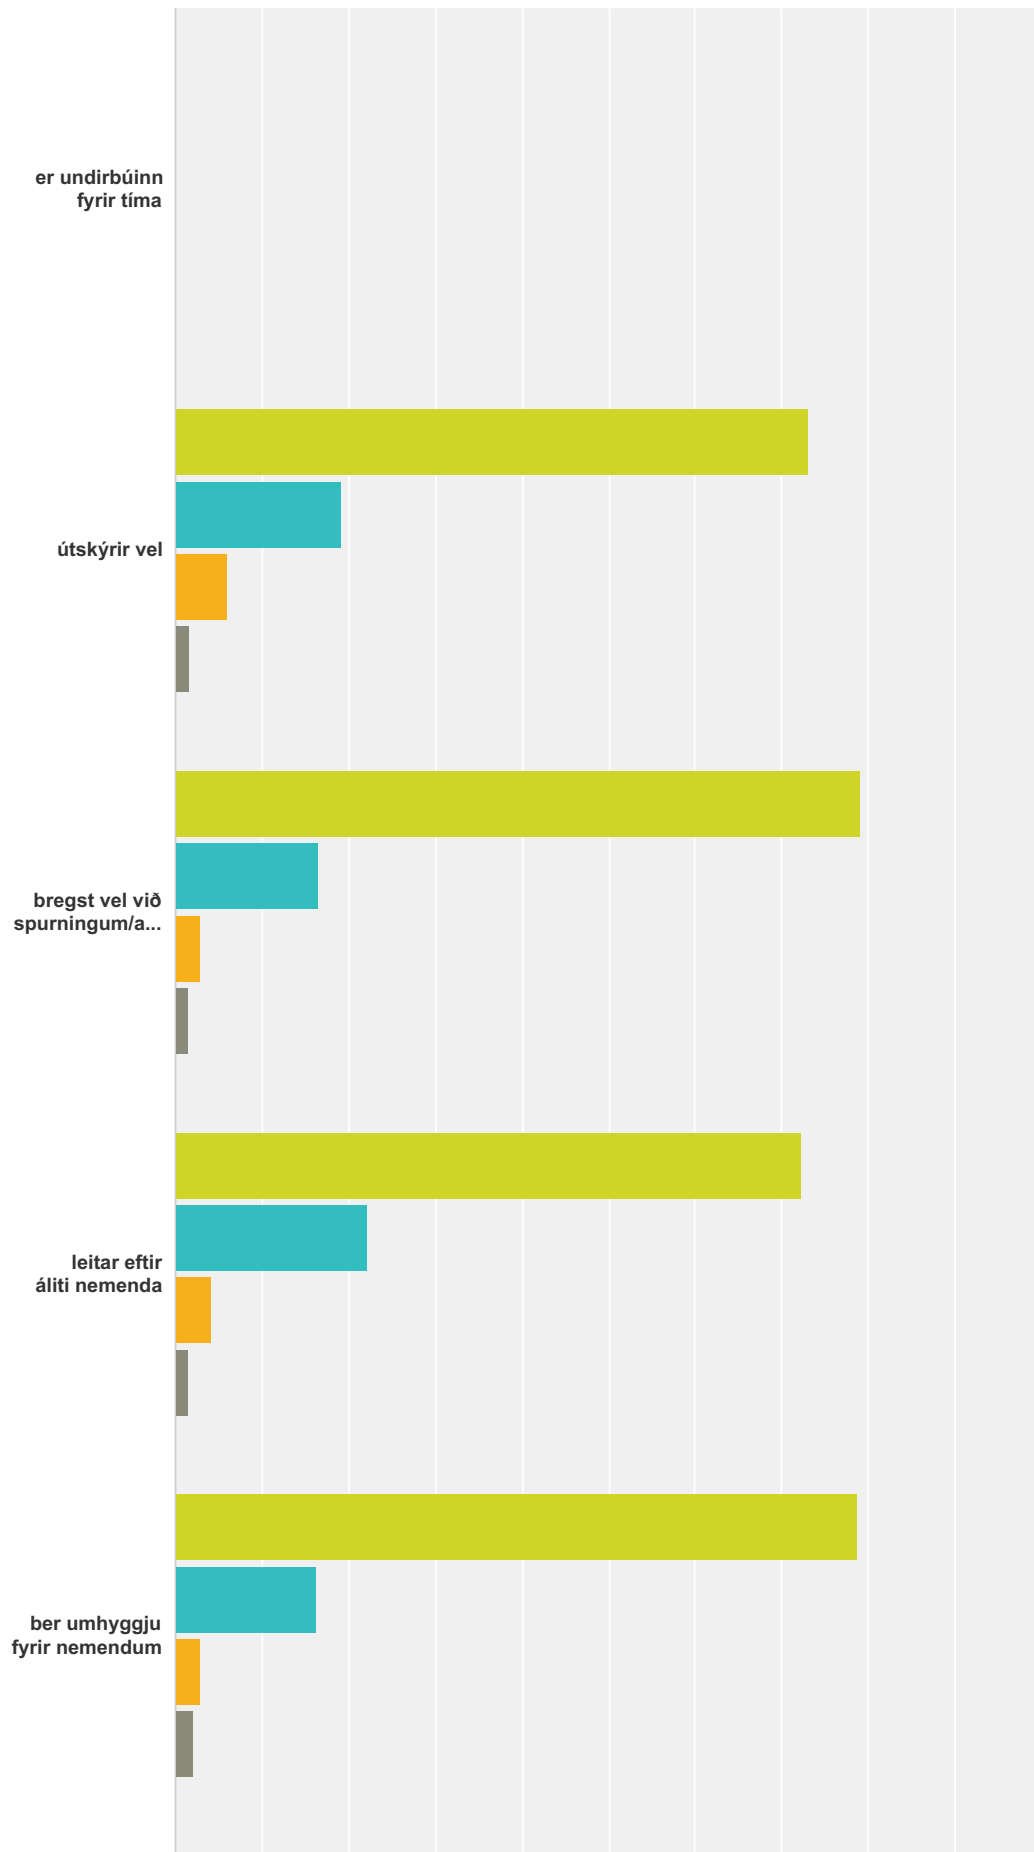

Q2 Kennarinn:

Answered: 427 Skipped: 0