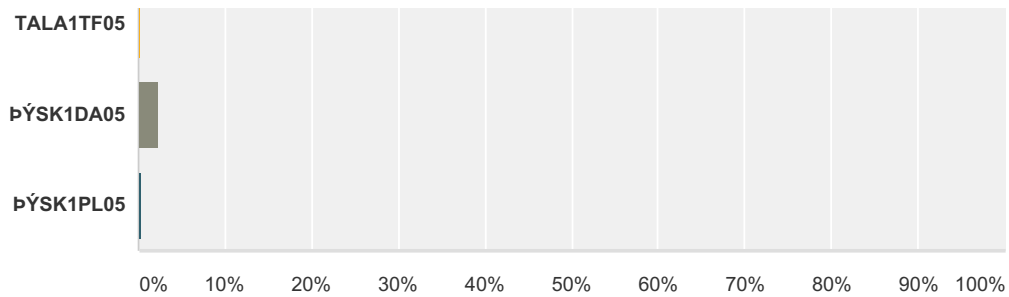

Q1 Veljið réttan áfanga samkvæmt kennsluvef.

Answered: 438 Skipped: 41

Áfangamat - fyrri spönn vor 2015

Áfangamat - fyrri spönn vor 2015

Answer Choices	Responses
DANS1LM05	0.23% 1
DANS2MO05	0.68% 3
EDLI2RB05	1.37% 6
EFNA2GE05	1.60% 7
ENSK1HB05	0.91% 4
ENSK1OM05	0.68% 3
ENSK2MO05	2.97% 13
ENSK2OB05	1.83% 8
ENSK3FH05	3.20% 14
ERLS3ES05	0.91% 4
FÉLA2SS05	3.42% 15
FÉLV1þF05	2.28% 10
HEIM2SI05	4.34% 19
ÍSLA1MT05	0.46% 2
ÍSLA2MO05	0.46% 2
ÍSLE2NH05	3.42% 15
ÍSLE2RR05	1.60% 7
ÍSLE3FM05	5.25% 23
ÍSLE3LF05	0.46% 2
ÍþRF2þJ05	2.28% 10
JARÐ2VV05	2.51% 11
LÍFF2EL05	4.57% 20
LÍFS1BS05	7.31% 32
LÍFS1BS05	7.53% 33
LSTR1LS05	5.71% 25
NÁSS1CC05	0.91% 4
NÁTT1JU05	2.74% 12